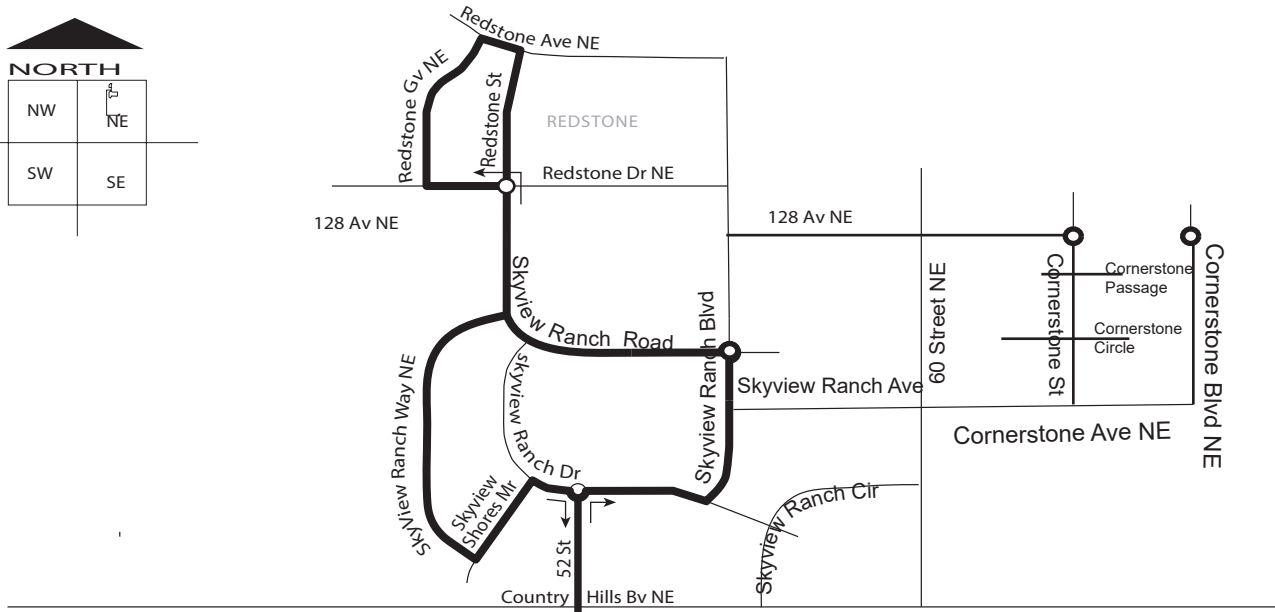

Route 545 Skyview Ranch/Dashmesh Culture Centre

PM Routing
 PM pick up at
 Saddletowne Station
 to north on 60 St
 to West on Airport Tr

AM Routing
 East on Airport Tr
 South on 60 St to
 Saddletowne Station
 South on Falconridge Blvd to
 East on 64 Ave to
 North on Metis Tr

- █ AM Routing
- █ PM Routing