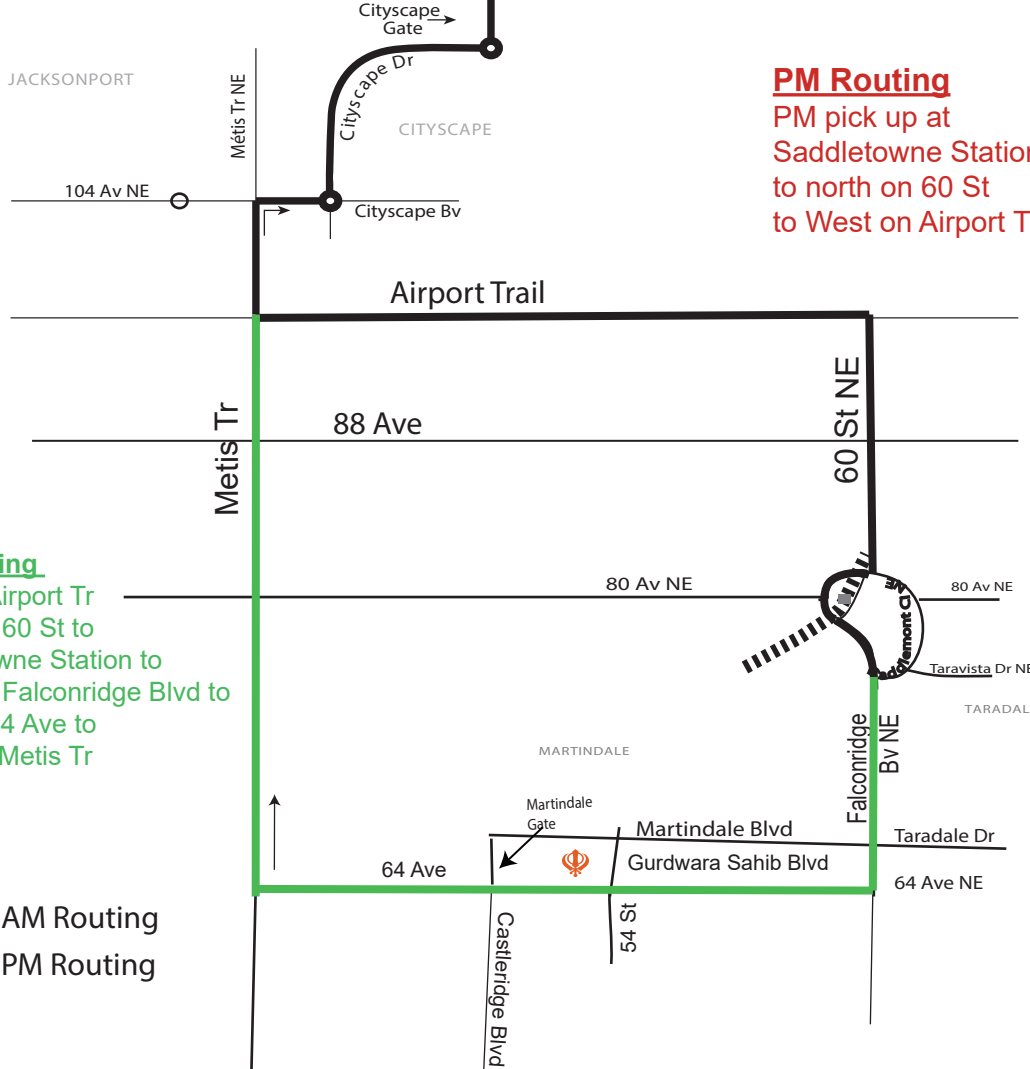

Route 545 Skyview Ranch/Dashmesh Culture Centre

PM Routing
 PM pick up at
 Saddletowne Station
 to north on 60 St
 to West on Airport Tr

AM Routing
 East on Airport Tr
 South on 60 St to
 Saddletowne Station
 South on Falconridge Blvd to
 East on 64 Ave to
 North on Metis Tr

- █ AM Routing
- █ PM Routing