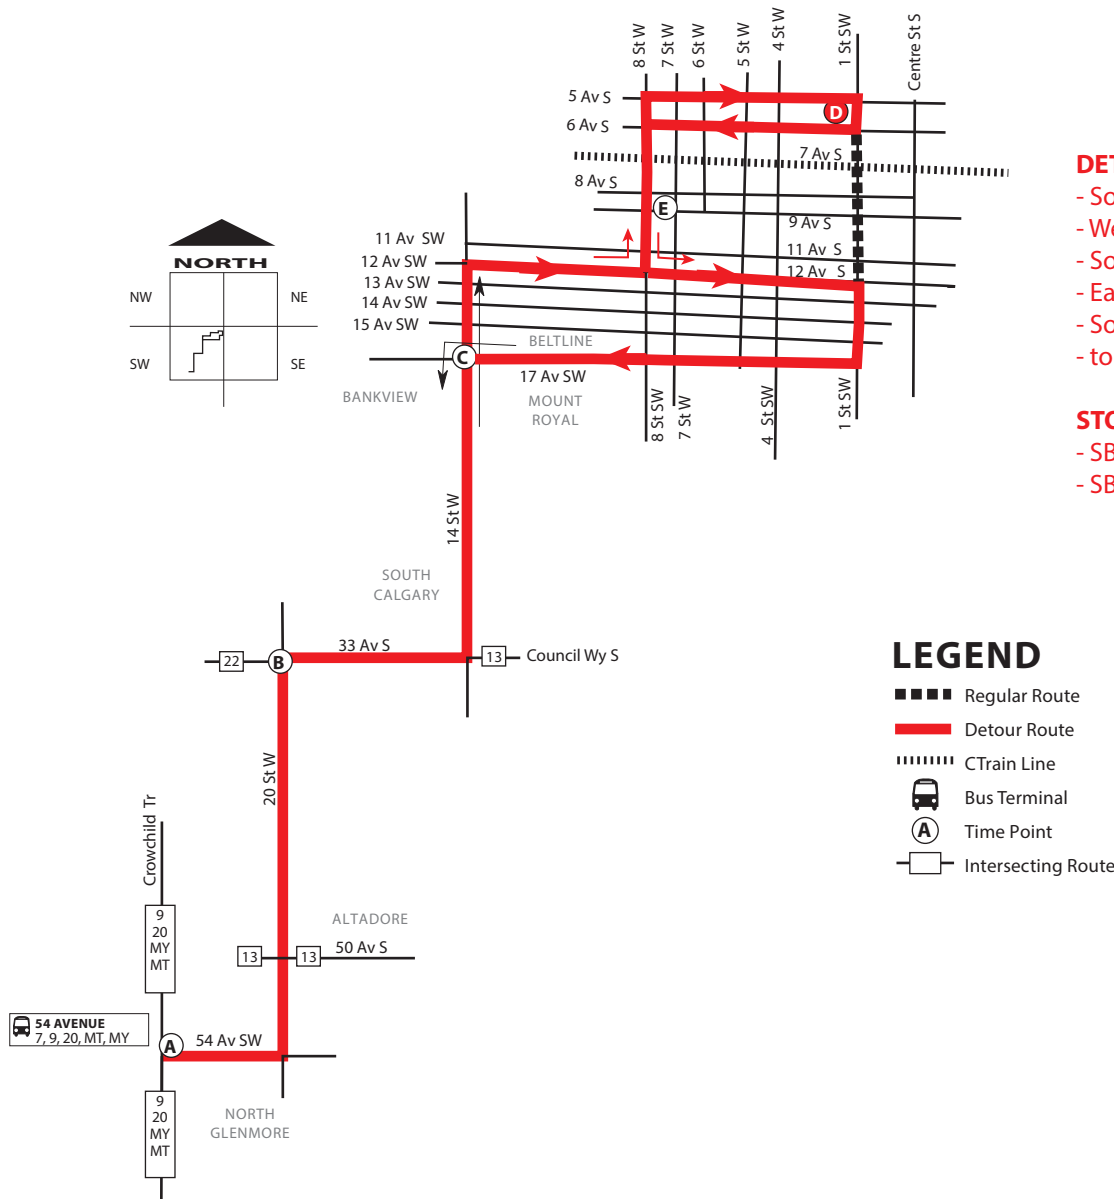

PRIDE PARADE DETOUR

7 - Marda Loop

DETOUR

- South on 1 St. S.W.
- West on 6 Ave. S.W.
- South on 8 St. S.W.
- East on 12 Ave. S.W.
- South on 1 St. S.W.
- to regular route

STOP CLOSED

- SB 1 St. @ 6 Ave. S.W. (#2492)
- SB 1 St. @ 10 Ave. S.W. (#7840)

LEGEND

- ▬ Regular Route
- ▬ Detour Route
- ⋯ CTrain Line
- 🚌 Bus Terminal
- ⓐ Time Point
- Intersecting Route