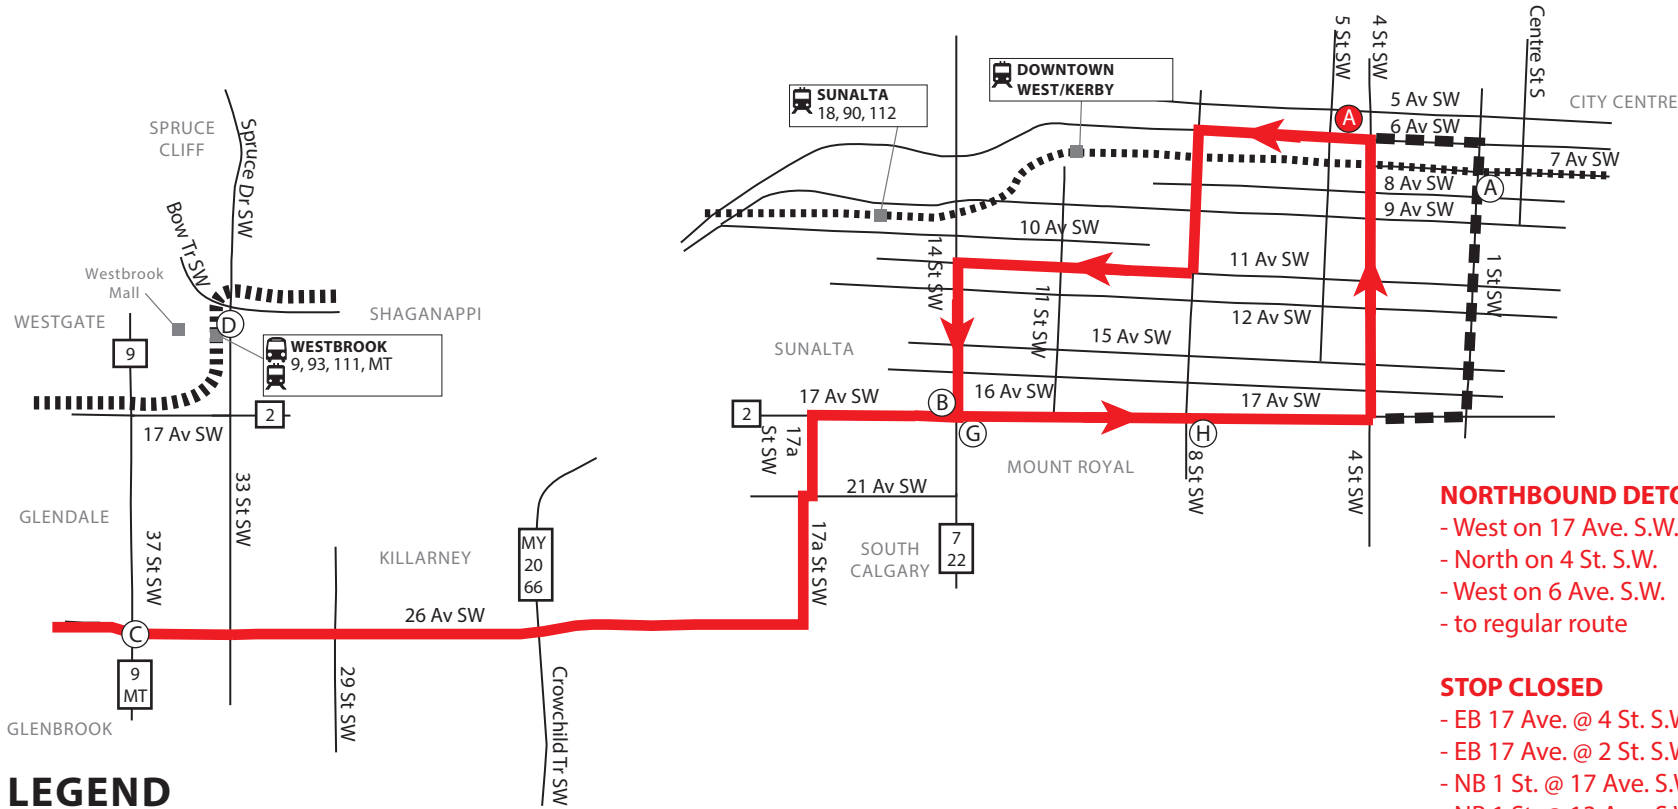

PRIDE PARADE DETOUR

6 - Killarney / 26 Avenue

NORTHBOUND DETOUR

- West on 17 Ave. S.W.
- North on 4 St. S.W.
- West on 6 Ave. S.W.
- to regular route

STOP CLOSED

- EB 17 Ave. @ 4 St. S.W. (#8070)
- EB 17 Ave. @ 2 St. S.W. (#7587)
- NB 1 St. @ 17 Ave. S.W. (#5325)
- NB 1 St. @ 13 Ave. S.W. (#5327)
- NB 1 St. @ 10 Ave. S.W. (#7315)
- NB 1 St. @ 7 Ave. S.W. (#5303)
- WB 6 Ave. @ 2 St. S.W. (#5118)
- WB 6 Ave. @ 3 St. S.W. (#5120)

LEGEND

- Regular Route
- Detour Route
- Bus Terminal
- CTrain Line
- CTrain Station
- Time Point
- Intersecting Route
- Park and Ride