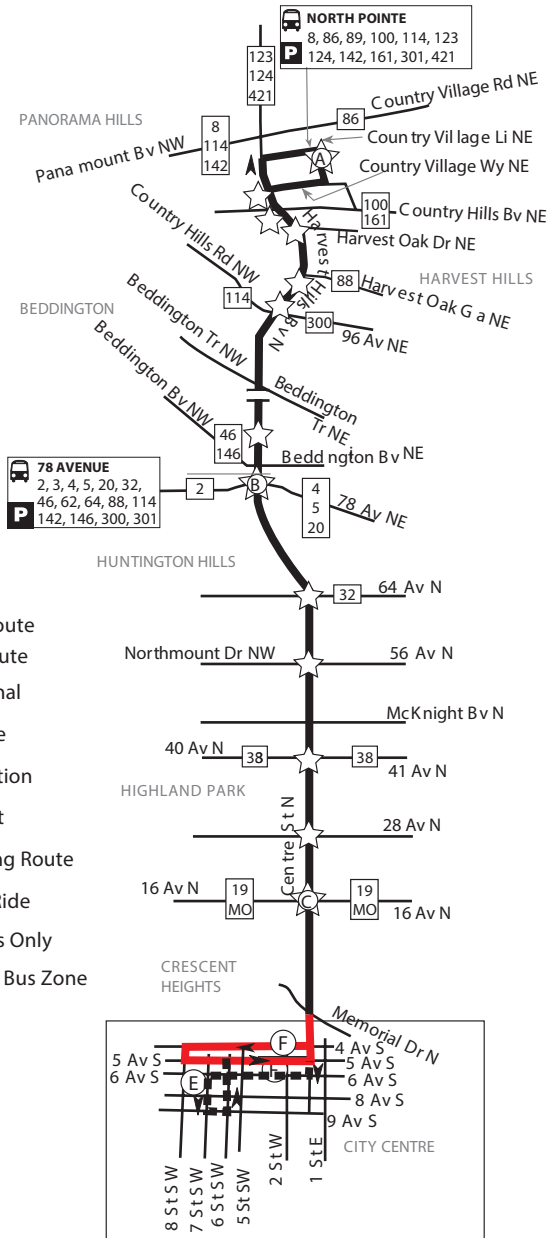

PRIDE PARADE DETOUR

301 - BRT North/Downtown

DETOUR

- West on 6 Ave. S.W.
- North on 8 St. S.W.
- East on 5 Ave. S.W.
- North on Centre St. N
- to regular route

STOP CLOSED

- SB 7 St. @ 7 Ave. S.W. (#2030)
- NB 6 St. S.W. @ 7 Ave. S.W. (#4567)