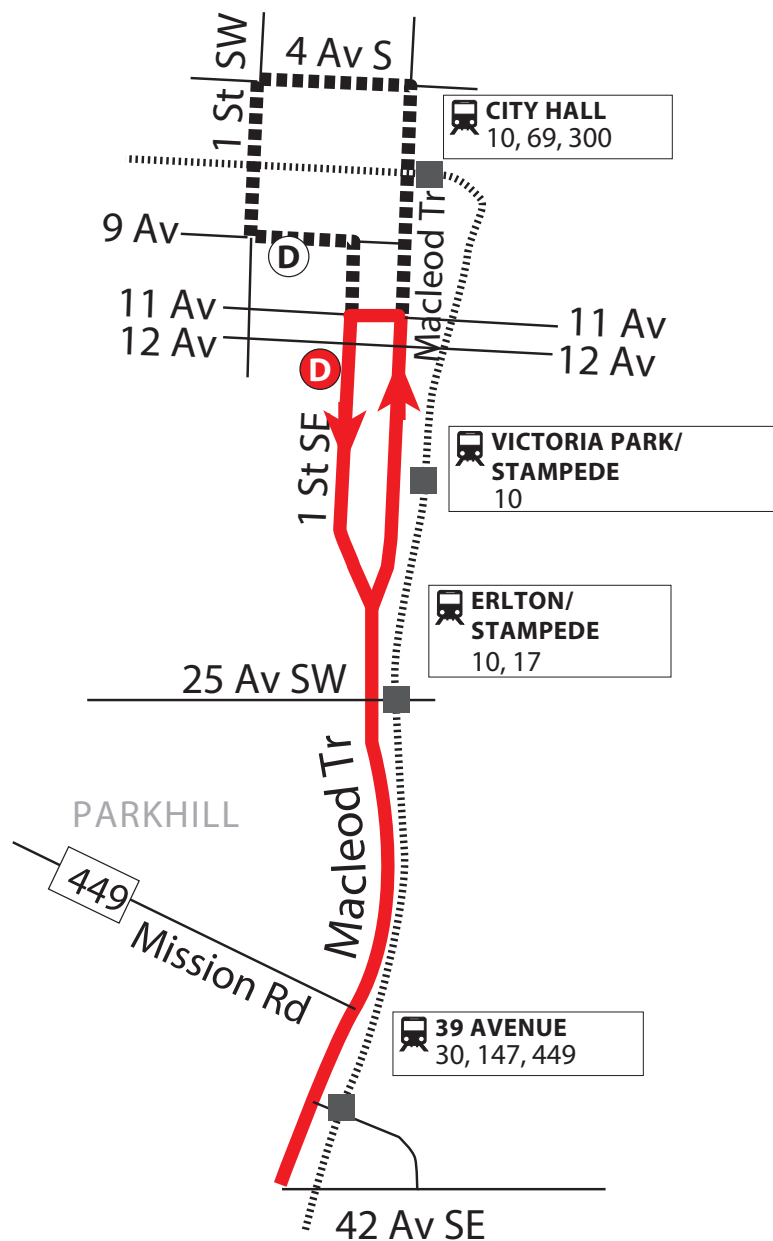

PRIDE PARADE DETOUR

10 - City Hall/South Centre

DETOUR

- North on Macleod Tr. S.E.
- West on 11 Ave. S.E.
- South on 1 St. S.E.
- to regular route

STOP CLOSED

- NB Macleod Tr. @ 12 Ave. S.E. (#5560)
- NB Macleod Tr. @ 7 Ave. S.E. (#5251)
- WB 4 Ave. @ 1 St. S.E. (#7293)
- SB 1 St. @ 4 Ave. S.W. (#8074)
- SB 1 St. @ 6 Ave. S.W. (#7845)
- SB 1 St. @ 8 Ave. S.W. (#5580)
- EB 9 Ave. @ Centre St. S (#7380)
- SB 1 St. @ 10 Ave. S.E. (#5284)

LEGEND

- Regular Route
- Detour Route
- Bus Terminal
- CTrain Line
- CTrain Station
- Time Point
- Intersecting Route
- Park and Ride