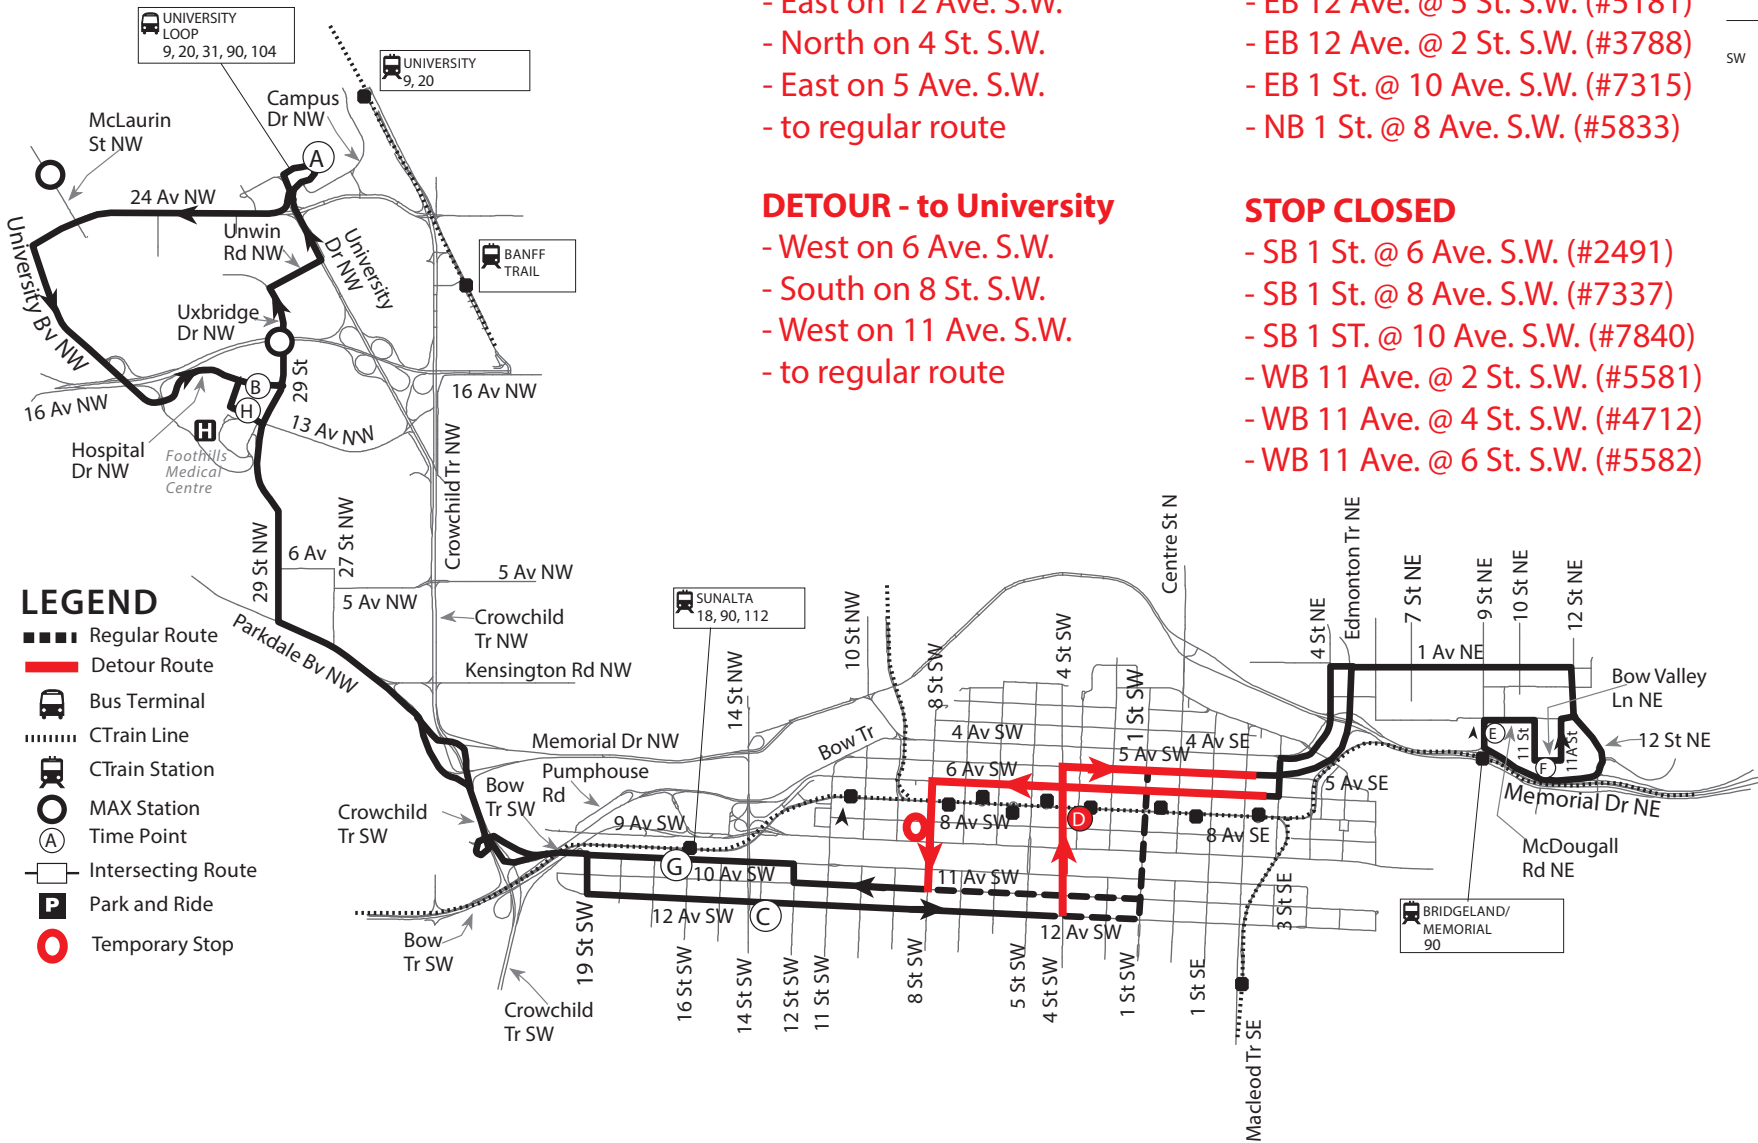

PRIDE PARADE DETOUR

90 - Bridgeland/University of Calgary

90

DETOUR - to Bridgeland

- East on 12 Ave. S.W.
- North on 4 St. S.W.
- East on 5 Ave. S.W.
- to regular route

STOP CLOSED

- EB 12 Ave. @ 5 St. S.W. (#5181)
- EB 12 Ave. @ 2 St. S.W. (#3788)
- EB 1 St. @ 10 Ave. S.W. (#7315)
- NB 1 St. @ 8 Ave. S.W. (#5833)

DETOUR - to University

- West on 6 Ave. S.W.
- South on 8 St. S.W.
- West on 11 Ave. S.W.
- to regular route

STOP CLOSED

- SB 1 St. @ 6 Ave. S.W. (#2491)
- SB 1 St. @ 8 Ave. S.W. (#7337)
- SB 1 St. @ 10 Ave. S.W. (#7840)
- WB 11 Ave. @ 2 St. S.W. (#5581)
- WB 11 Ave. @ 4 St. S.W. (#4712)
- WB 11 Ave. @ 6 St. S.W. (#5582)