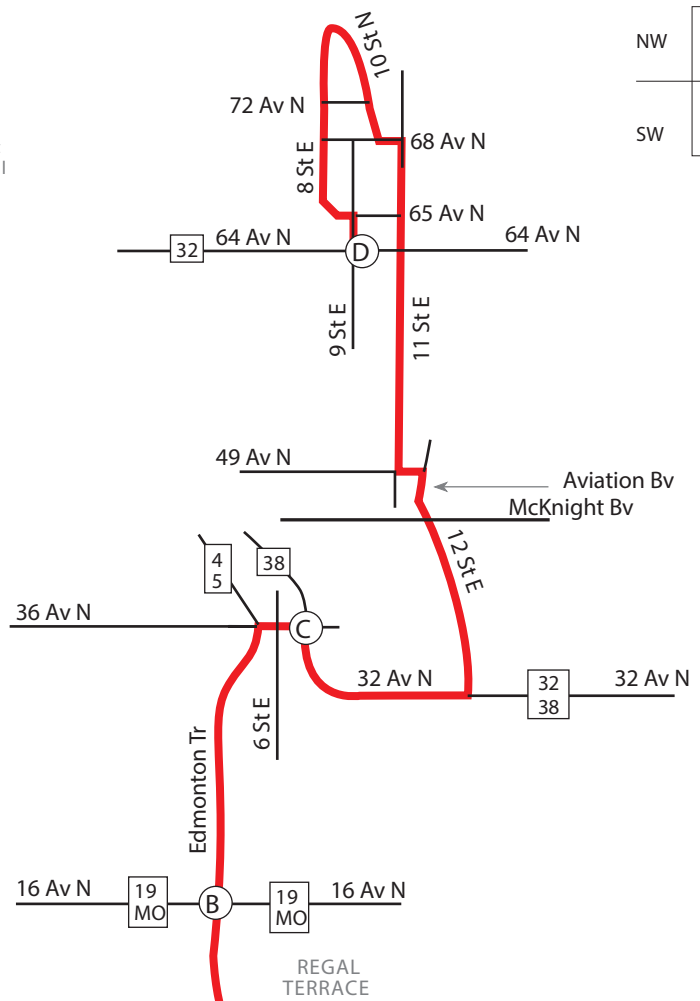

Deerfoot Centre Route 69

Deerfoot Industrial Centre

LEGEND

- ■ ■ Regular Route
- Detour Route
- 🚌 Bus Terminal
- Ⓐ Time Point
- ☐ Intersecting Route
- Ⓟ Park and Ride