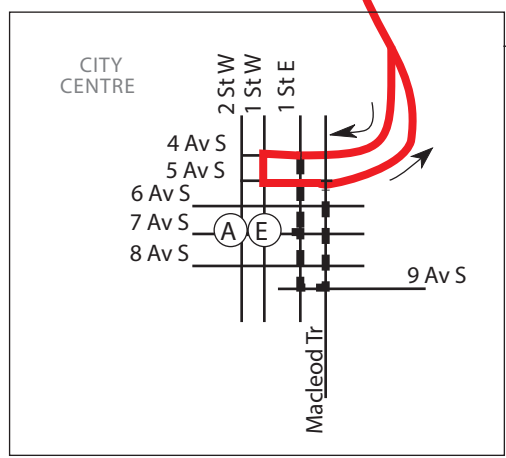

Deerfoot Centre Route 69

Deerfoot Industrial Centre

LEGEND

- ■ ■ Regular Route
- Detour Route
- 🚌 Bus Terminal
- Ⓐ Time Point
- ☐ Intersecting Route
- Ⓟ Park and Ride