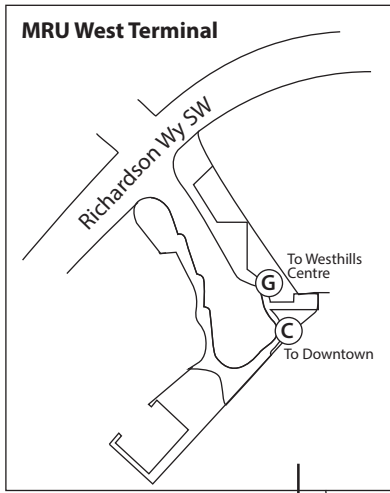

STAMPEDE PARADE DETOUR

Altadore Route 13

- LEGEND**
- Regular Route
 - Detour Route
 - CTrain Line
 - CTrain Station
 - Time Point
 - Park and Ride