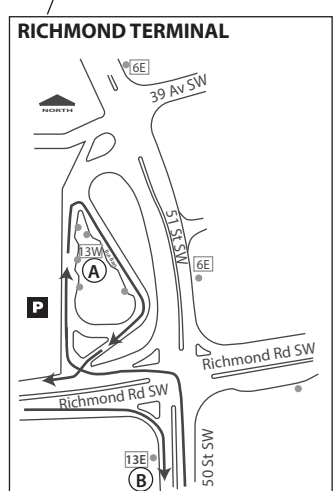

STAMPEDE PARADE DETOUR

Altadore Route 13

- LEGEND**
- Regular Route
 - Detour Route
 - CTrain Line
 - CTrain Station
 - Time Point
 - Park and Ride