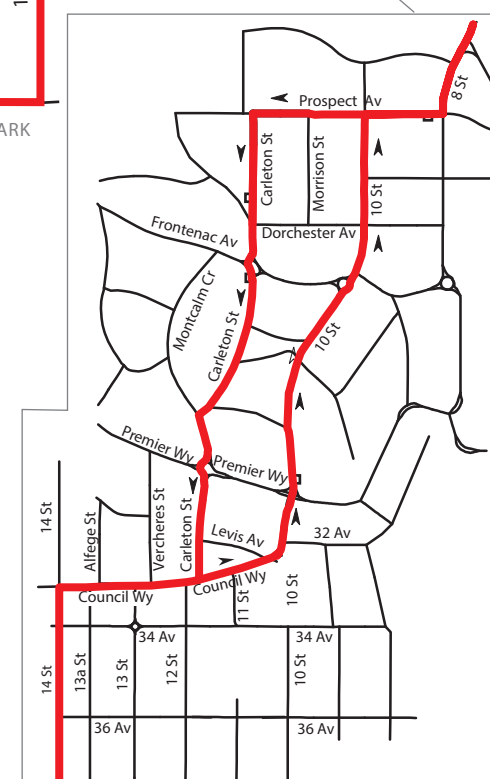

STAMPEDE PARADE DETOUR

Altadore Route 13

- LEGEND**
- Regular Route
 - Detour Route
 - CTrain Line
 - CTrain Station
 - Time Point
 - Park and Ride