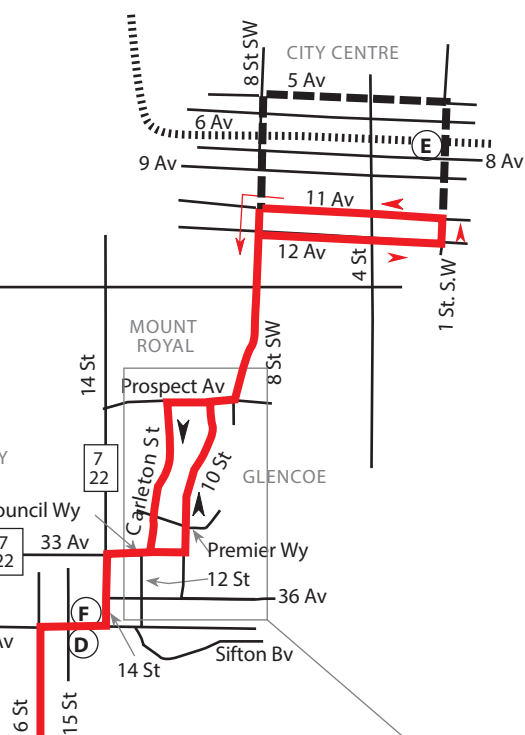

STAMPEDE PARADE DETOUR

Altadore Route 13

- LEGEND**
- Regular Route
 - Detour Route
 - CTrain Line
 - CTrain Station
 - Time Point
 - Park and Ride