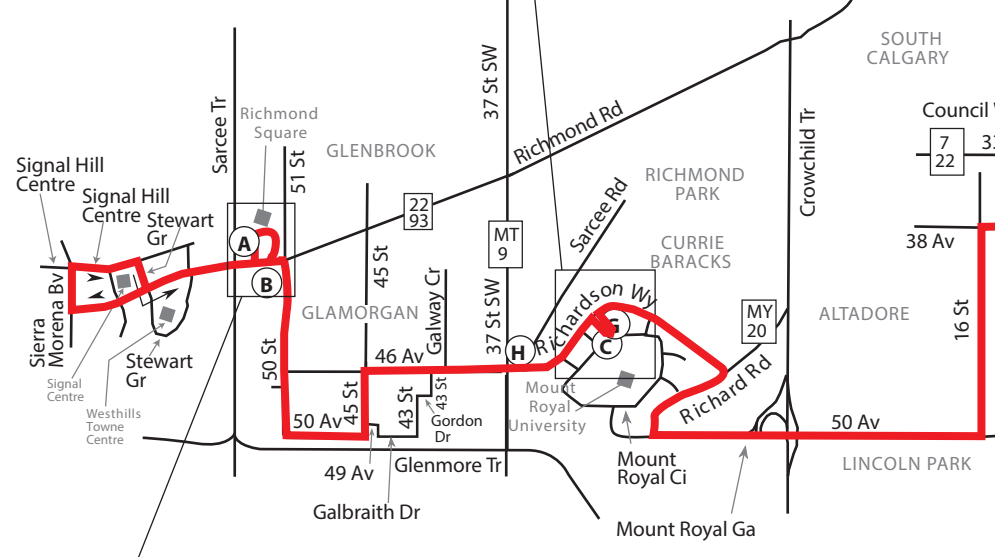

STAMPEDE PARADE DETOUR

Altadore Route 13

- LEGEND**
- Regular Route
 - Detour Route
 - CTrain Line
 - CTrain Station
 - Time Point
 - Park and Ride