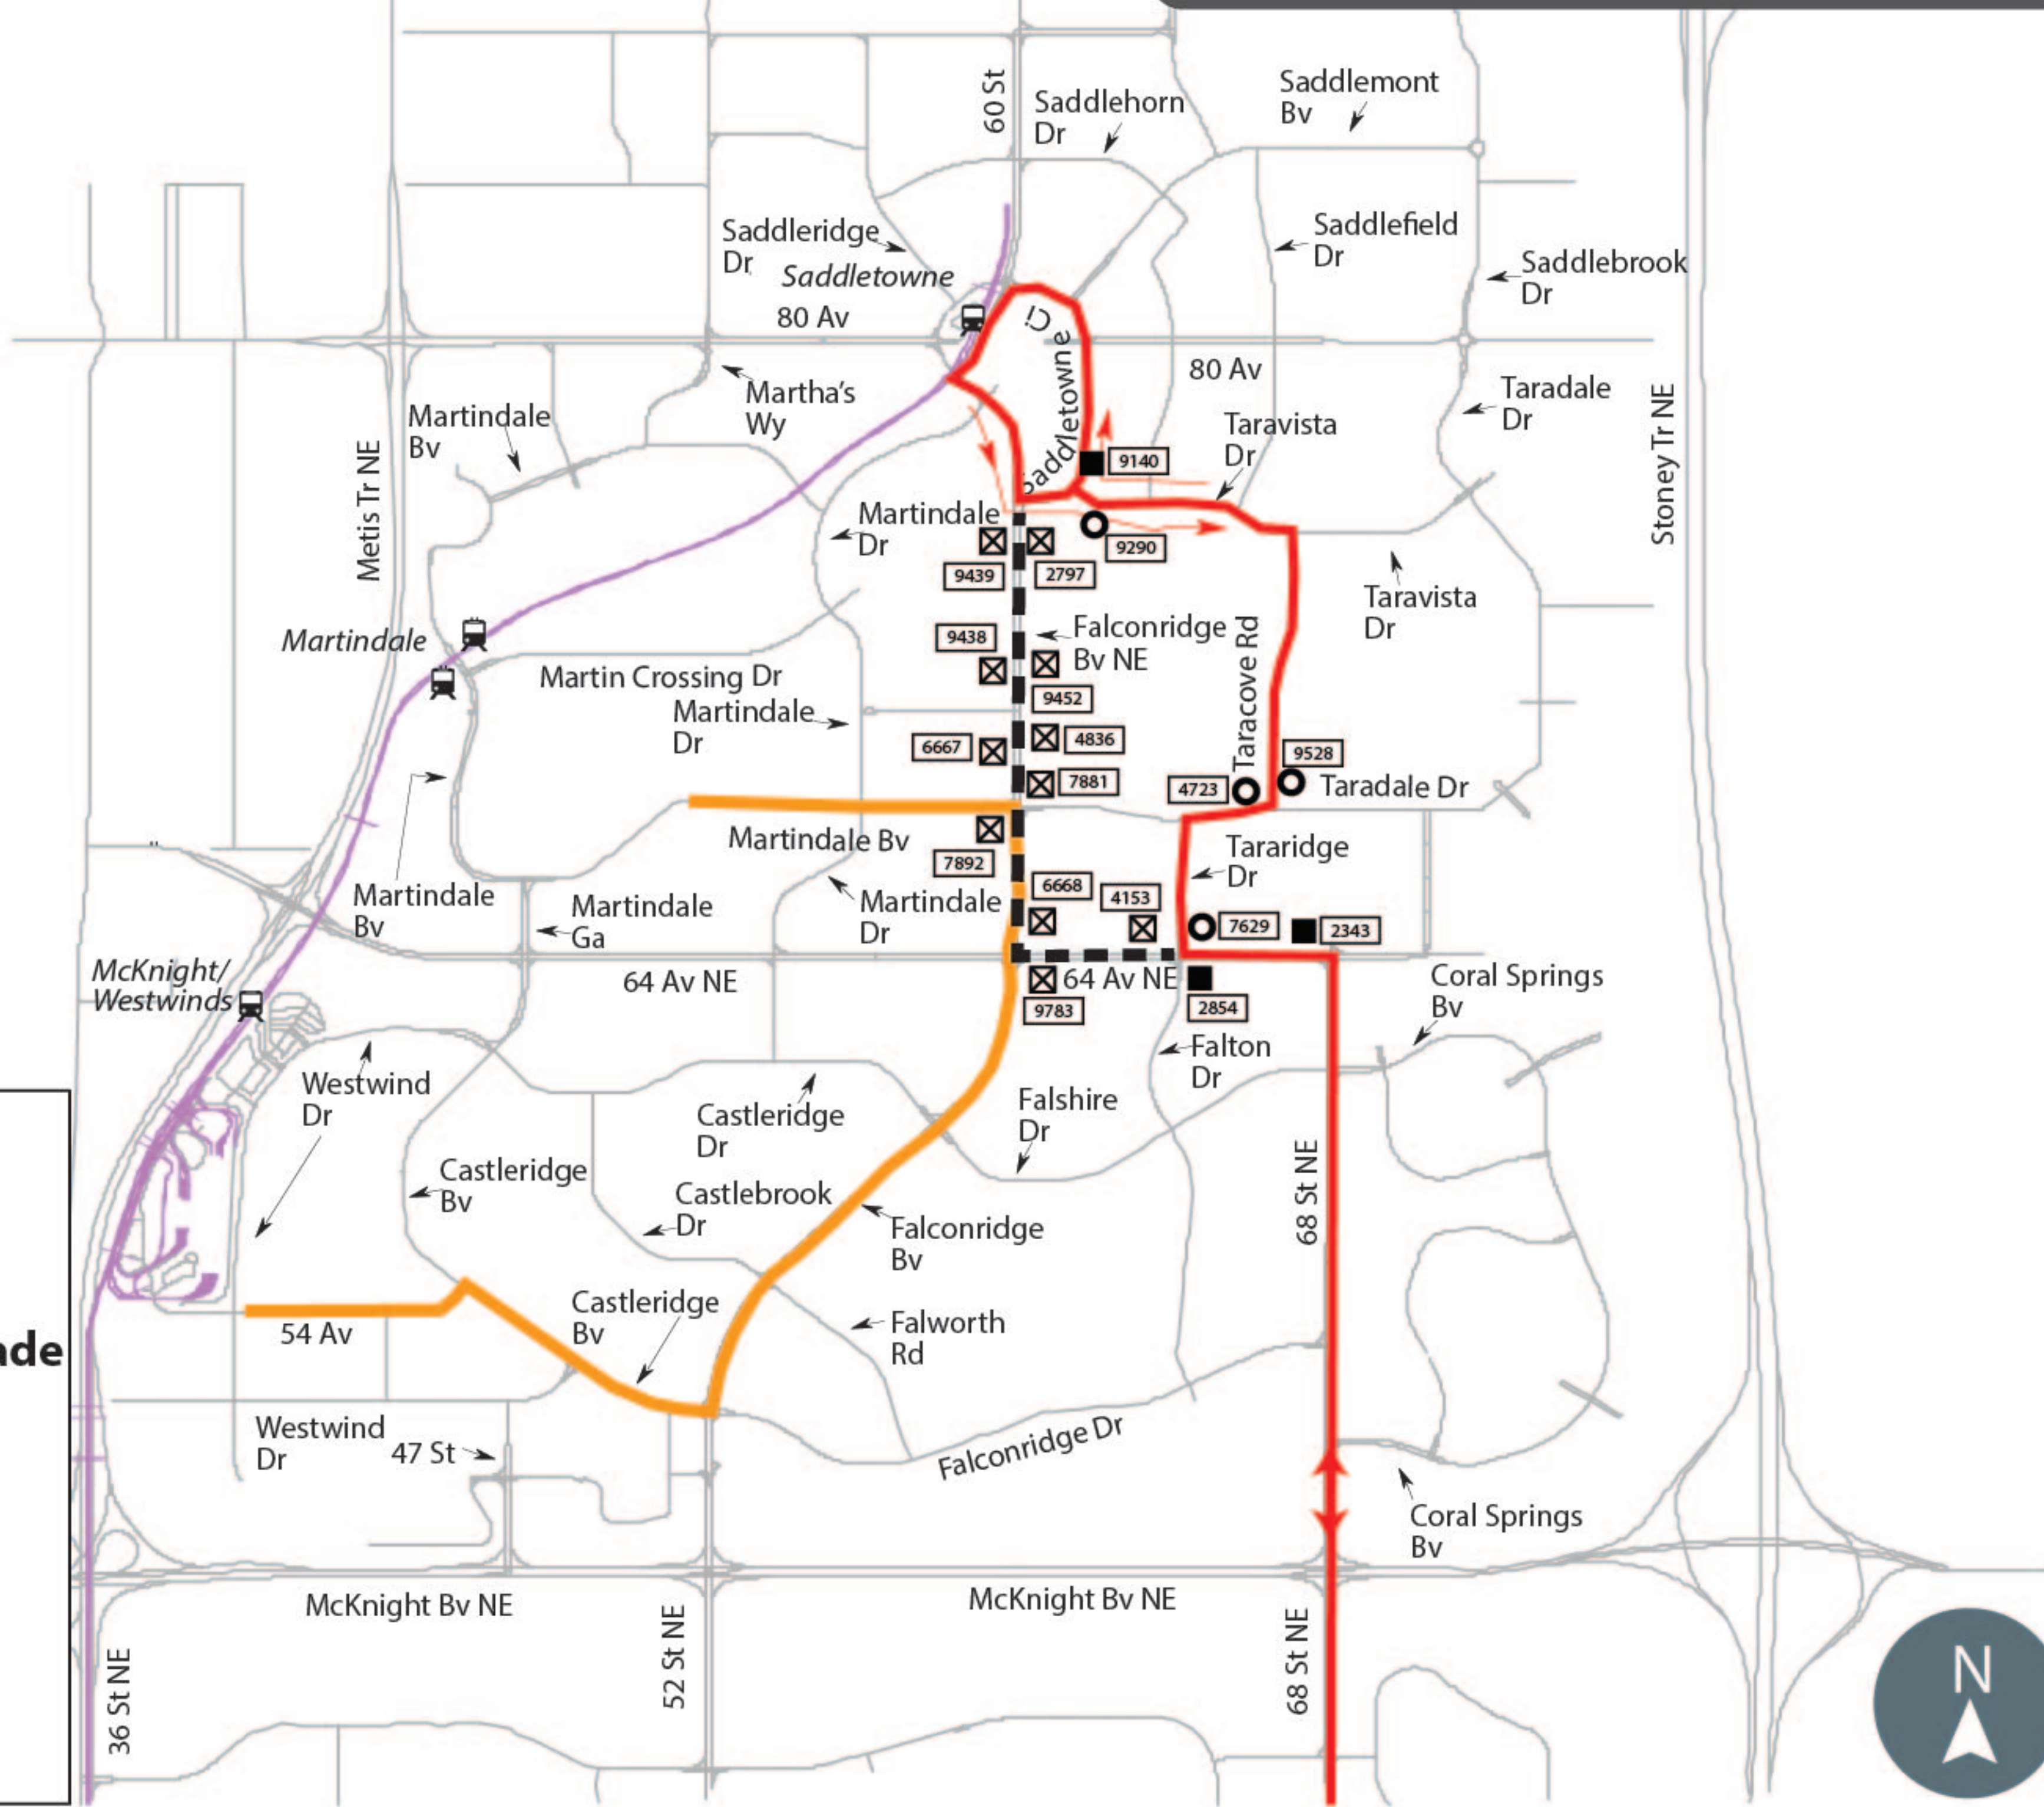

ROUTE 68

68 Street East

LEGEND

- ▬ Detour Route
- Regular Route
- ▬ Nagar Kirtan Parade
- ▬ CTrain Line
- CTrain Station
- Closed Stop
- Regular Stop
- Detour Stop