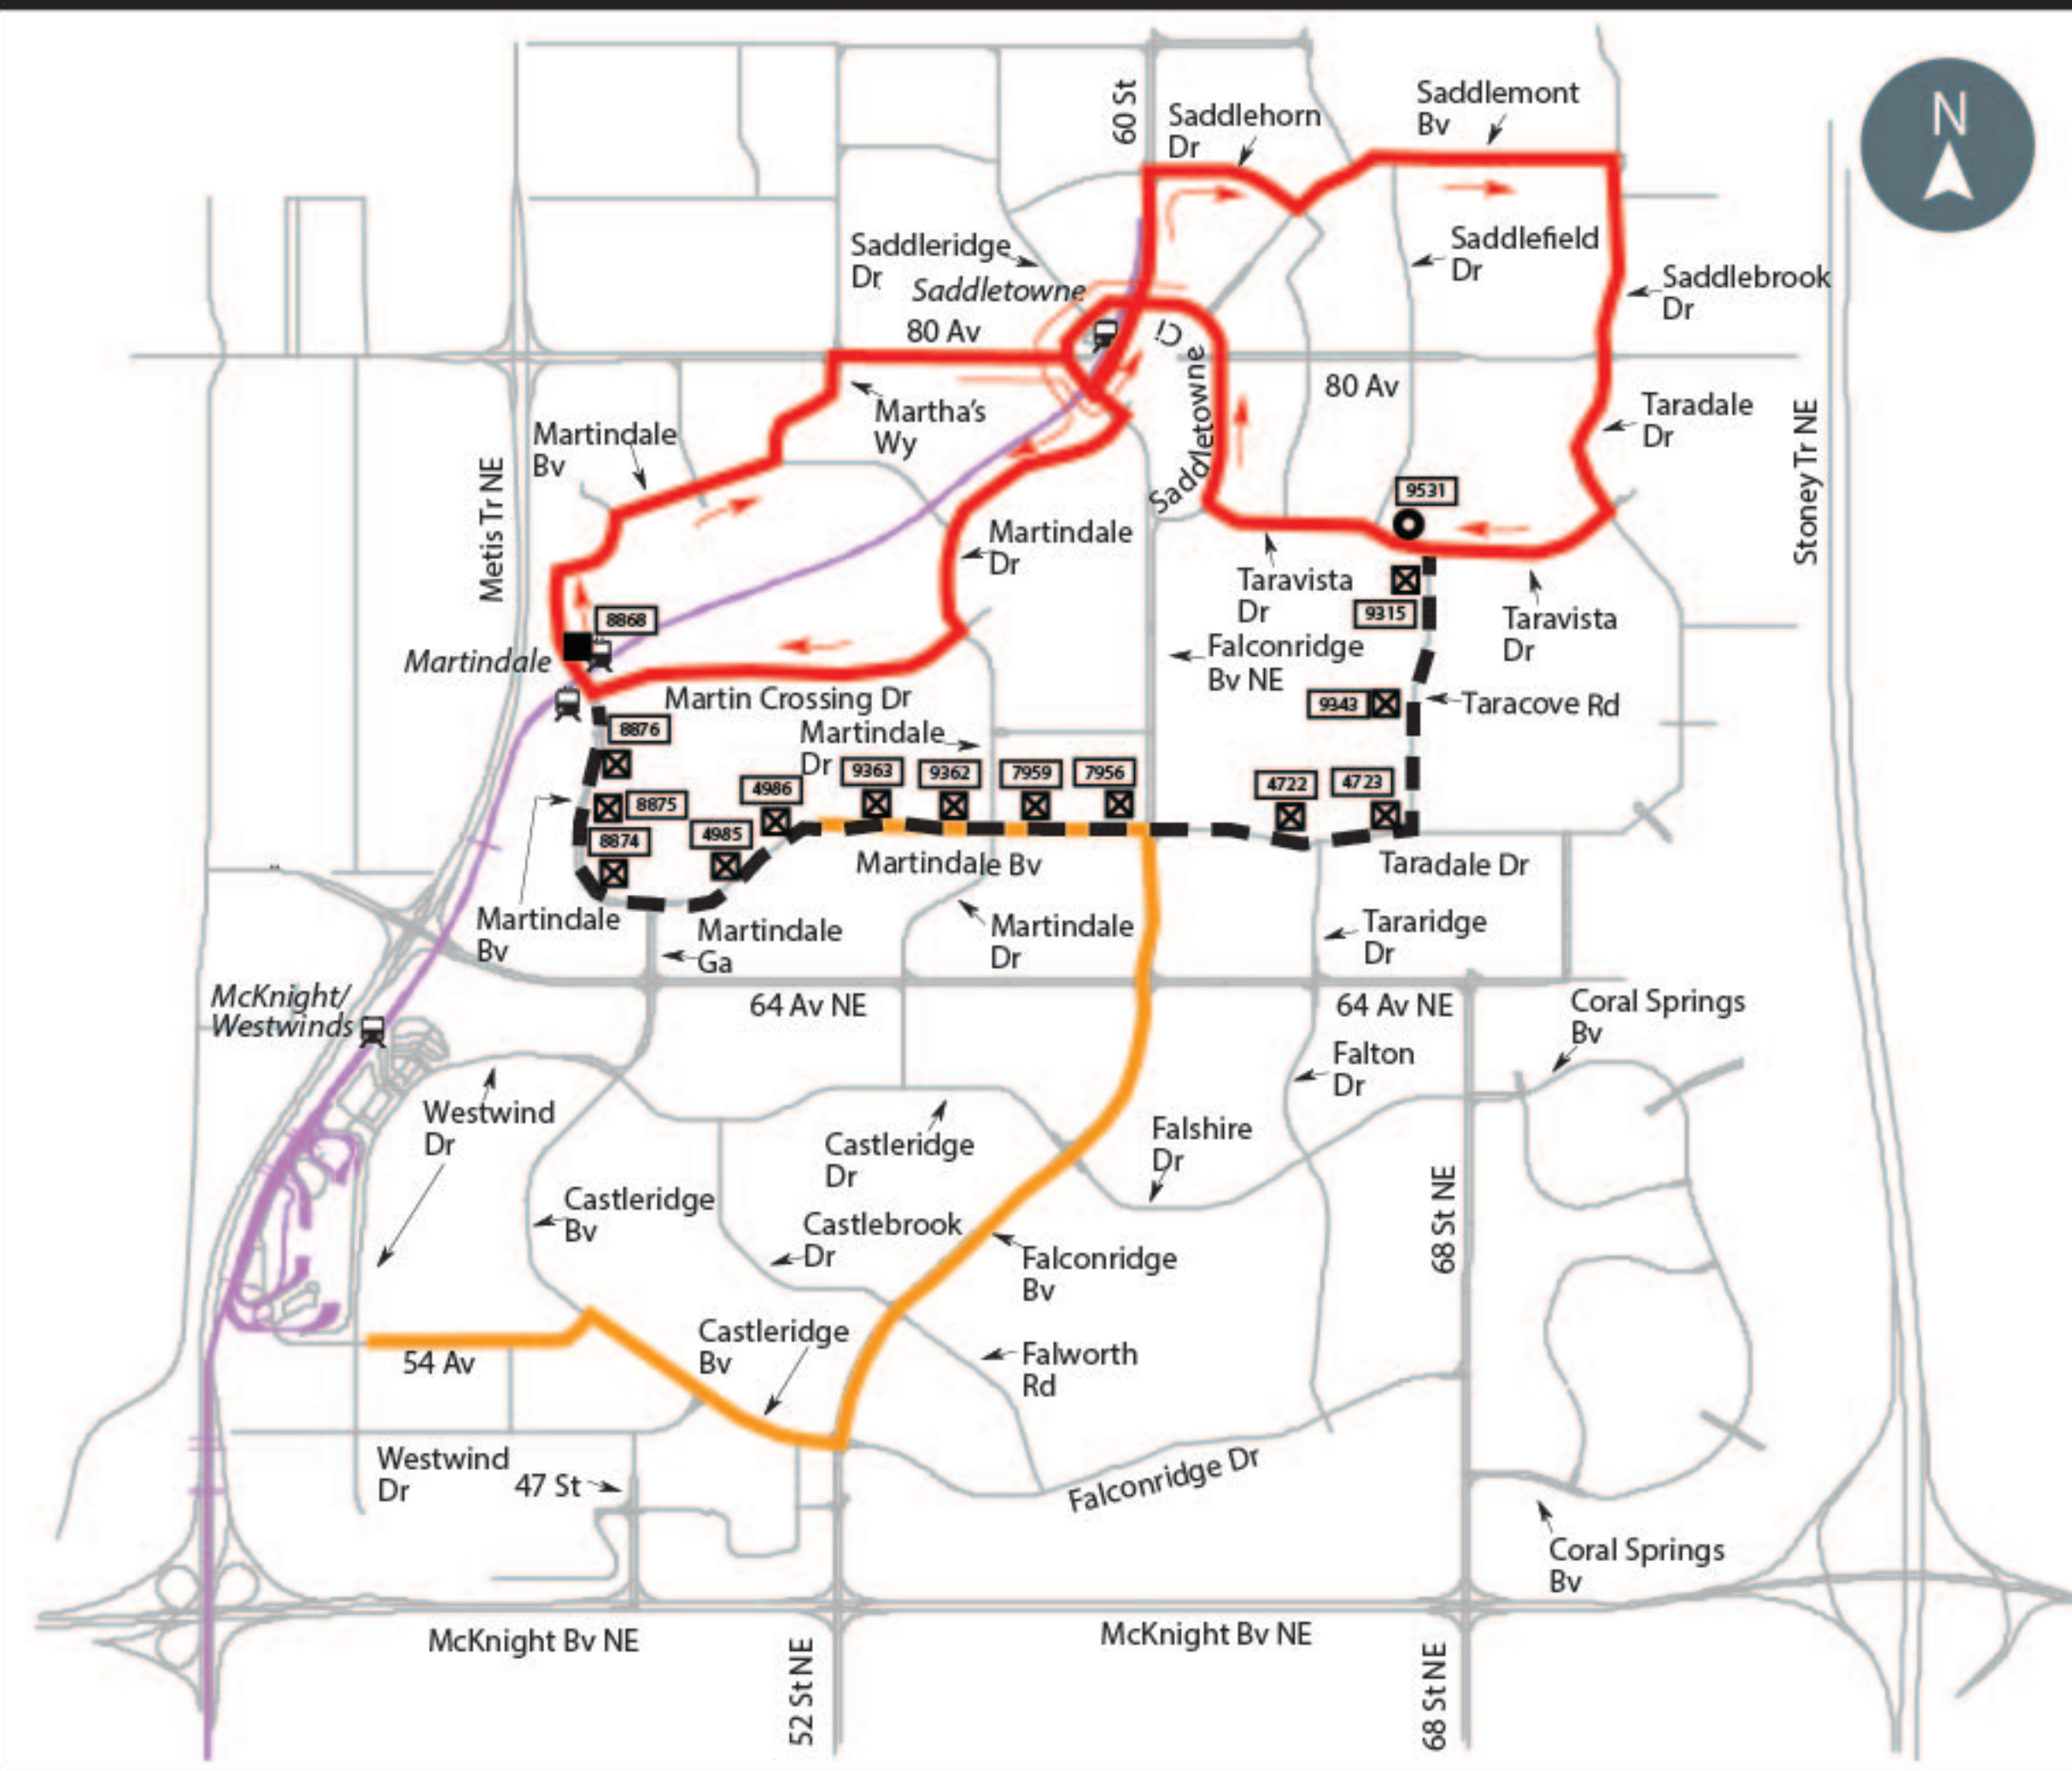

**Route 60 Detour - 64 AV NE Open**

**Route 60 Detour - 64 AV NE & Falconridge BV NE Closed**

**LEGEND**

- Detour Route
- Regular Route
- Nagar Kirtan Parade
- CTrain Line
- CTrain Station
- Closed Stop
- Regular Stop
- Detour Stop