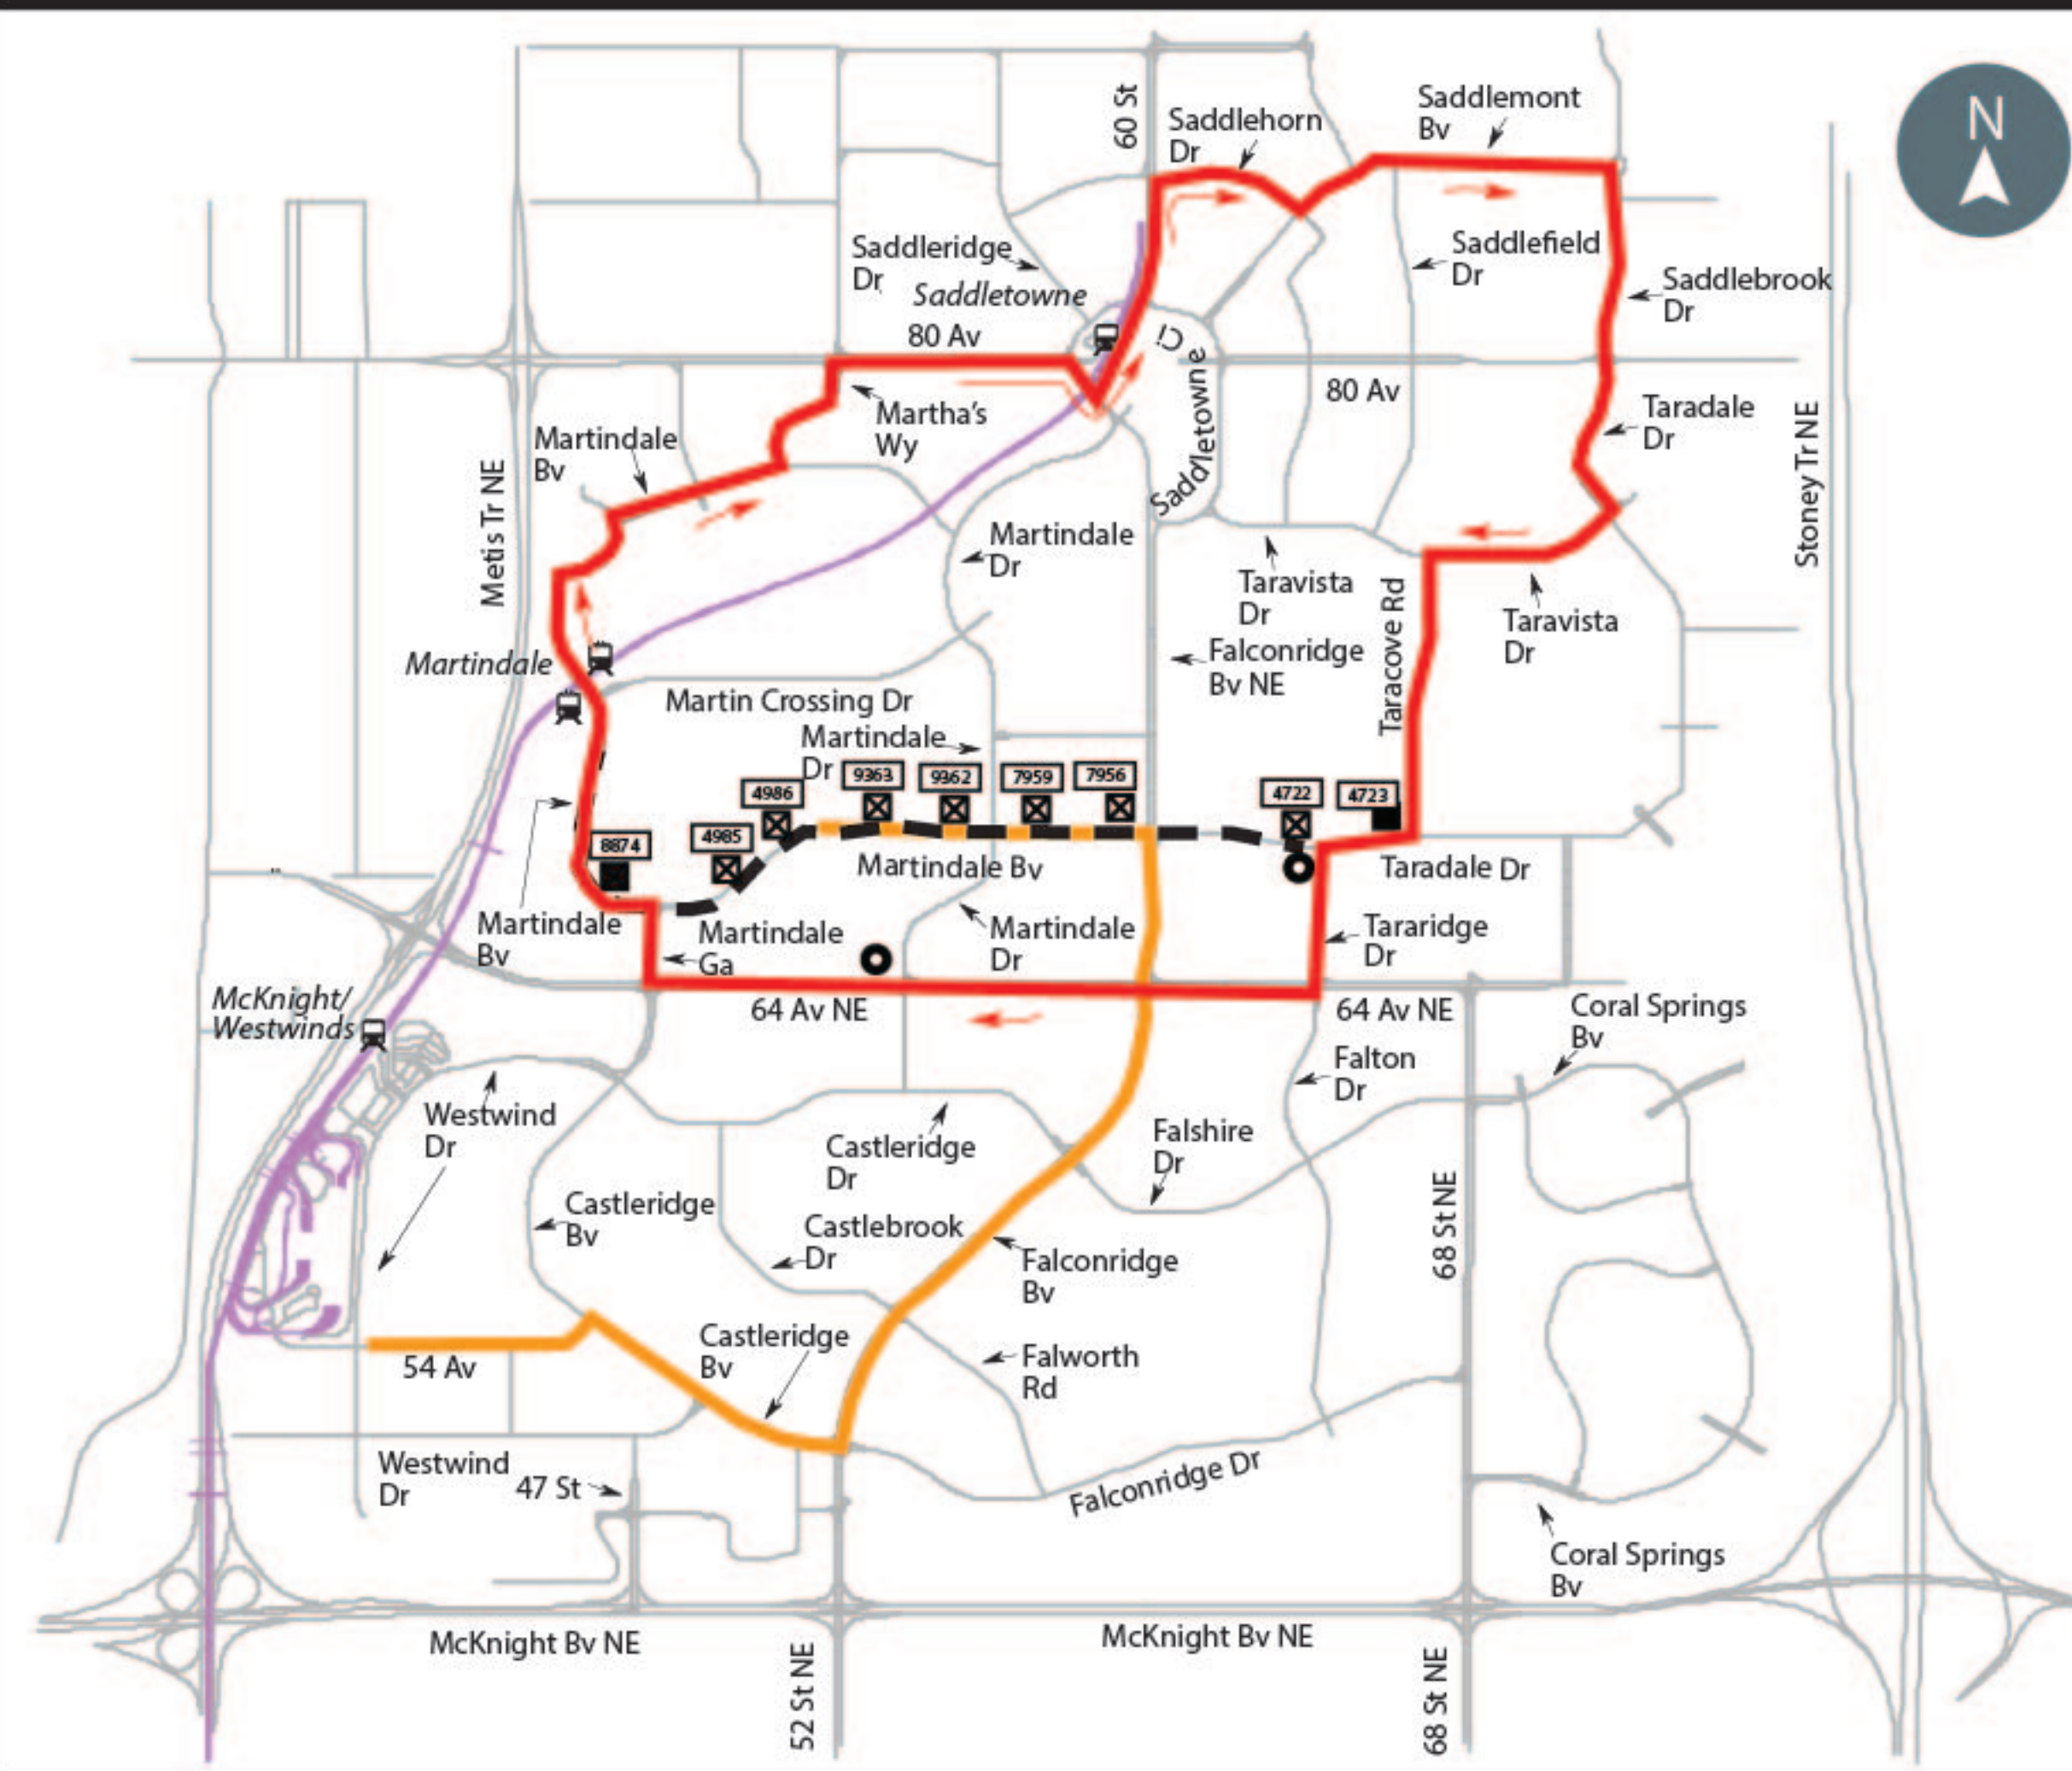

**Route 60 Detour - 64 AV NE Open**

**Route 60 Detour - 64 AV NE & Falconridge BV NE Closed**

**LEGEND**

- Detour Route
- Regular Route
- Nagar Kirtan Parade
- CTrain Line
- CTrain Station
- Closed Stop
- Regular Stop
- Detour Stop