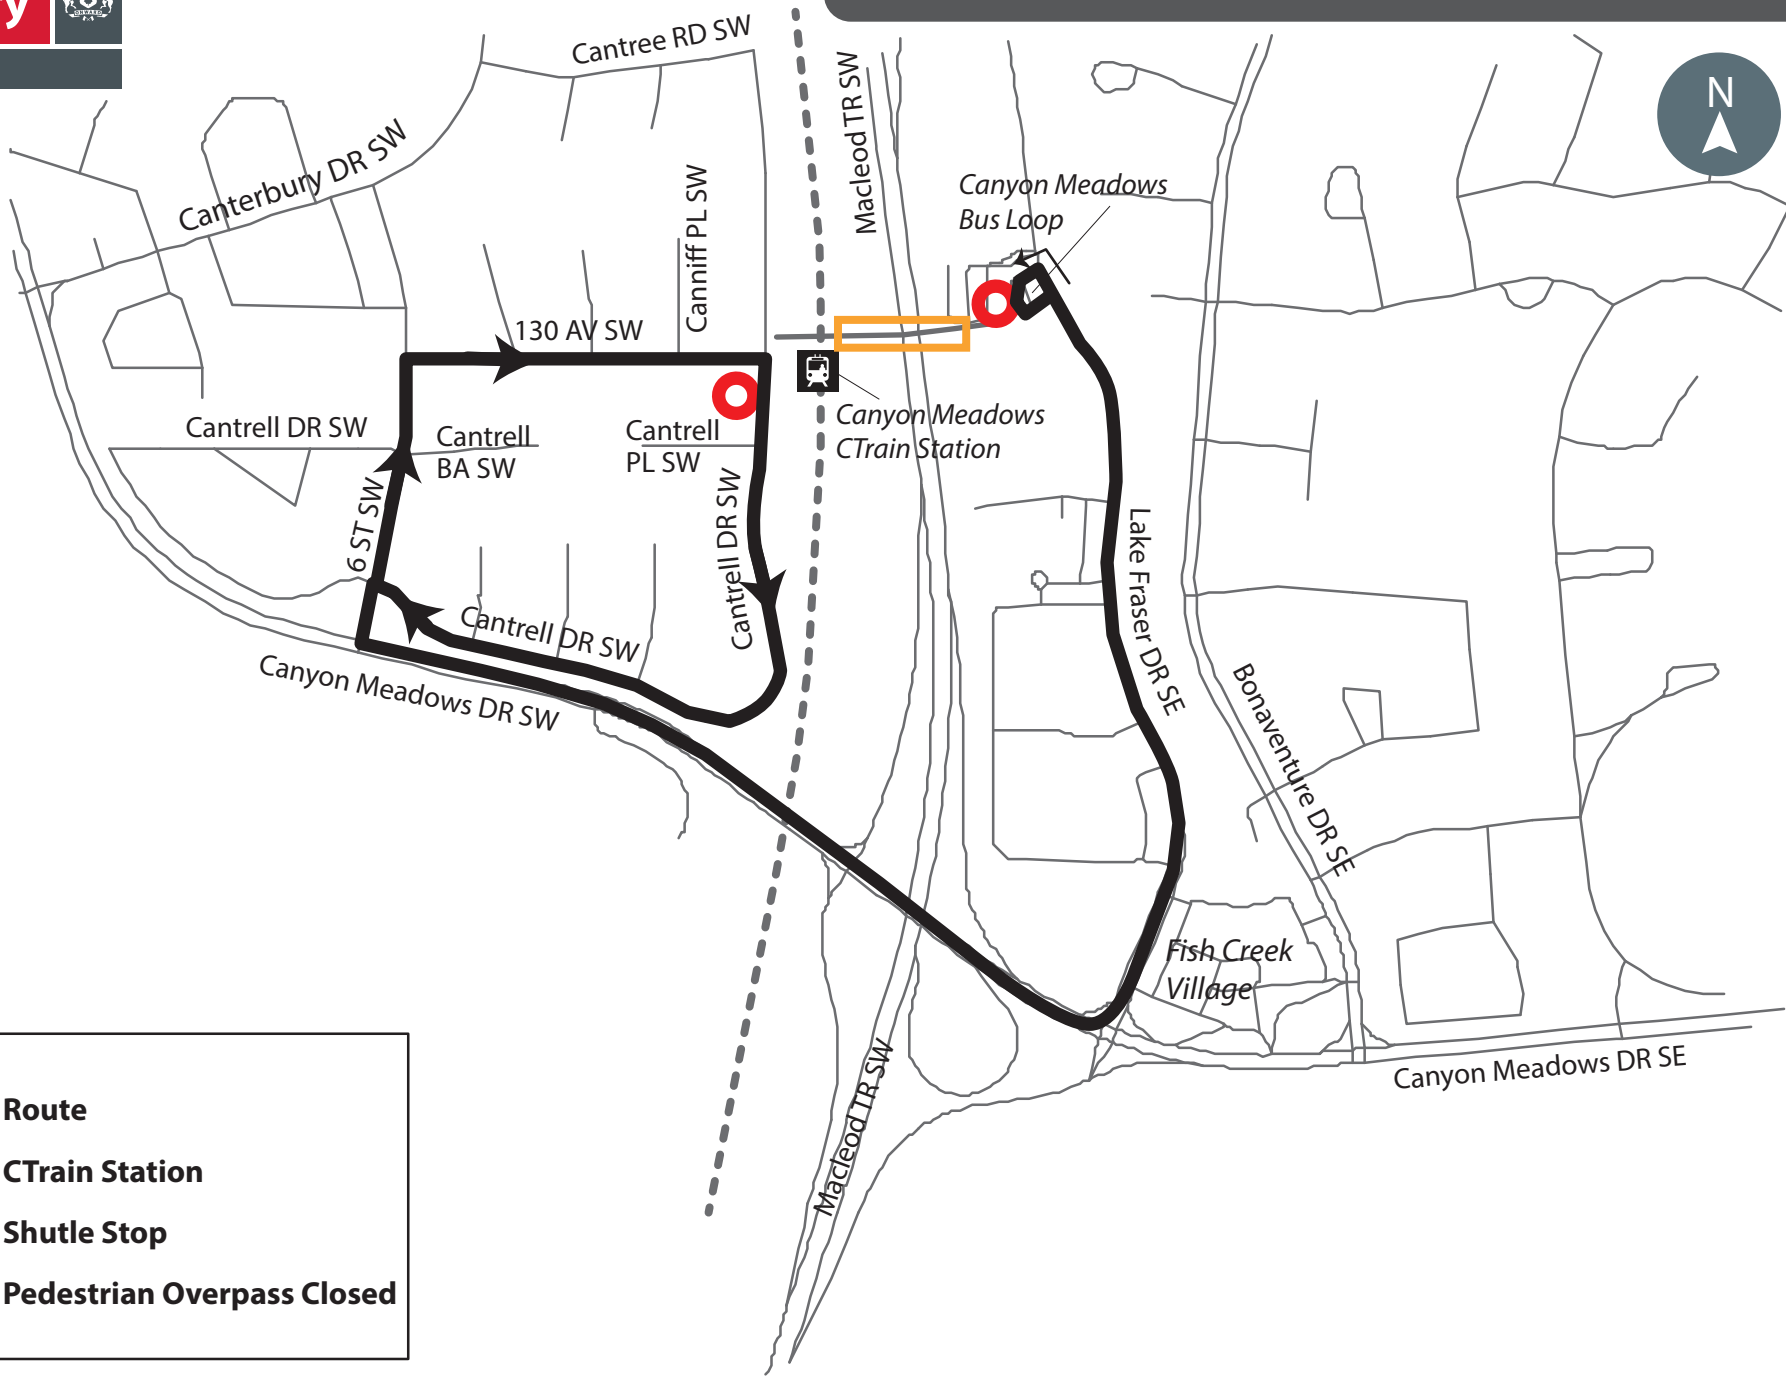

# Canyon Meadows Shuttle

## LEGEND

-  Route
-  CTrain Station
-  Shuttle Stop
-  Pedestrian Overpass Closed