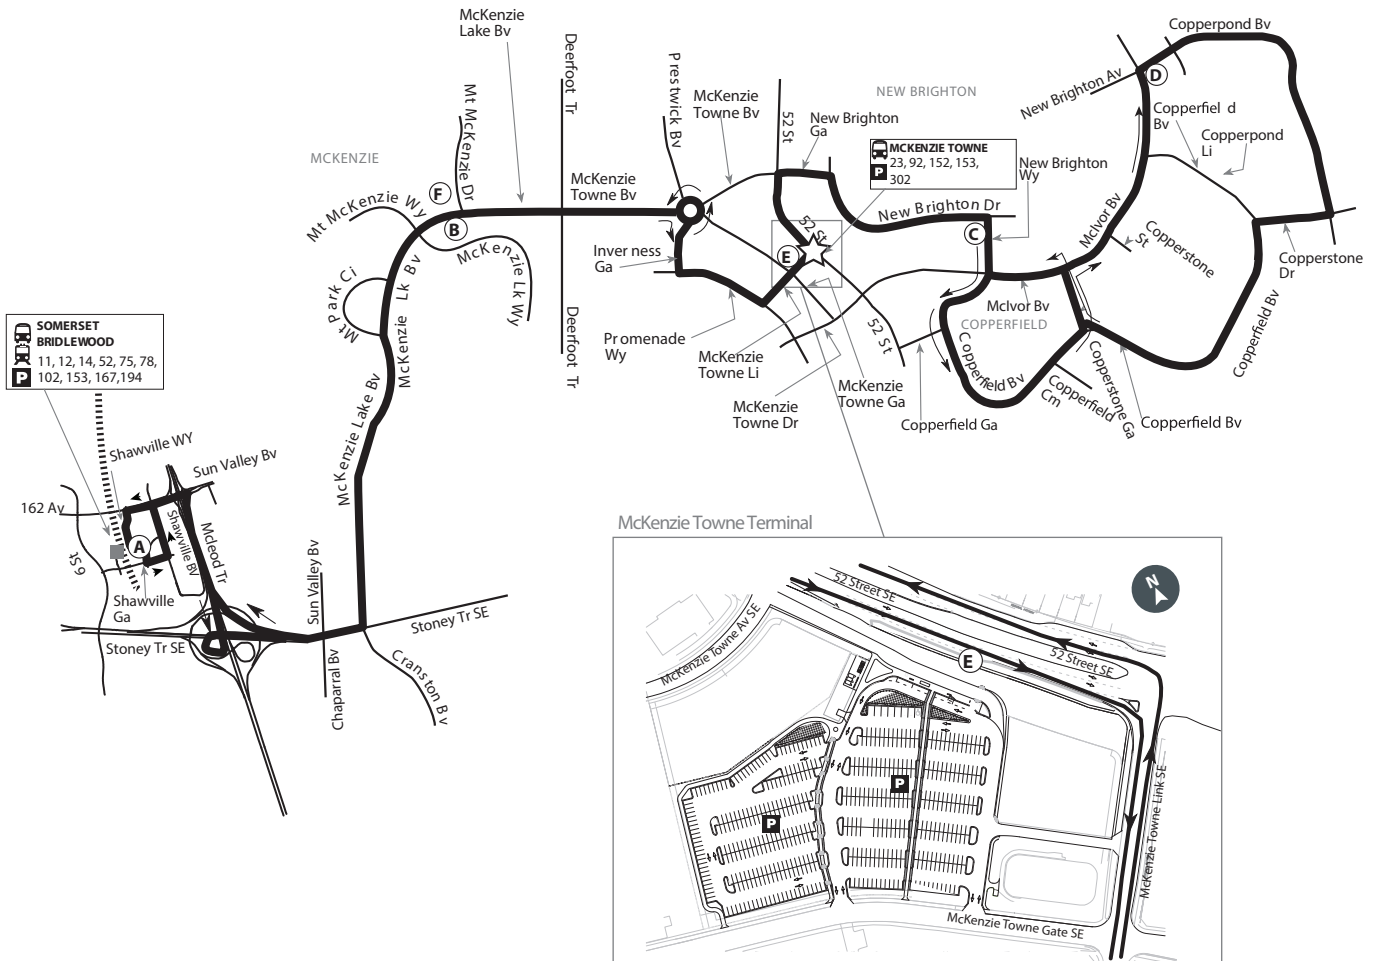

Copperfield Route 153

LEGEND

- Route
- Bus Terminal
- CTrain Line
- CTrain Station
- Time Point
- Park and Ride
- Route 302 Bus Zone