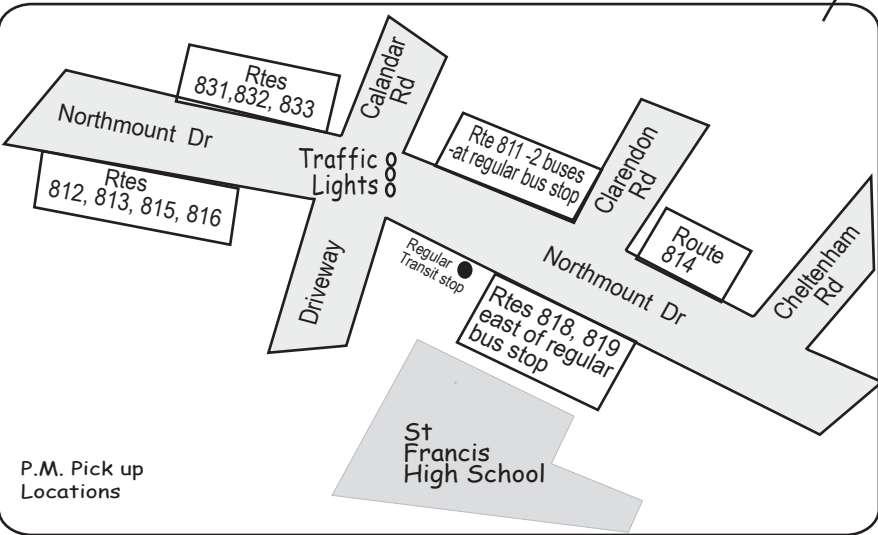

Rte 815 St. Francis/ArbourLake/Ranchlands

Service provided to all Calgary Transit bus zones on route west of Shaganappi Trail.

Do not block driveways for businesses

This is NOT a charter route. Regular transit fares apply.