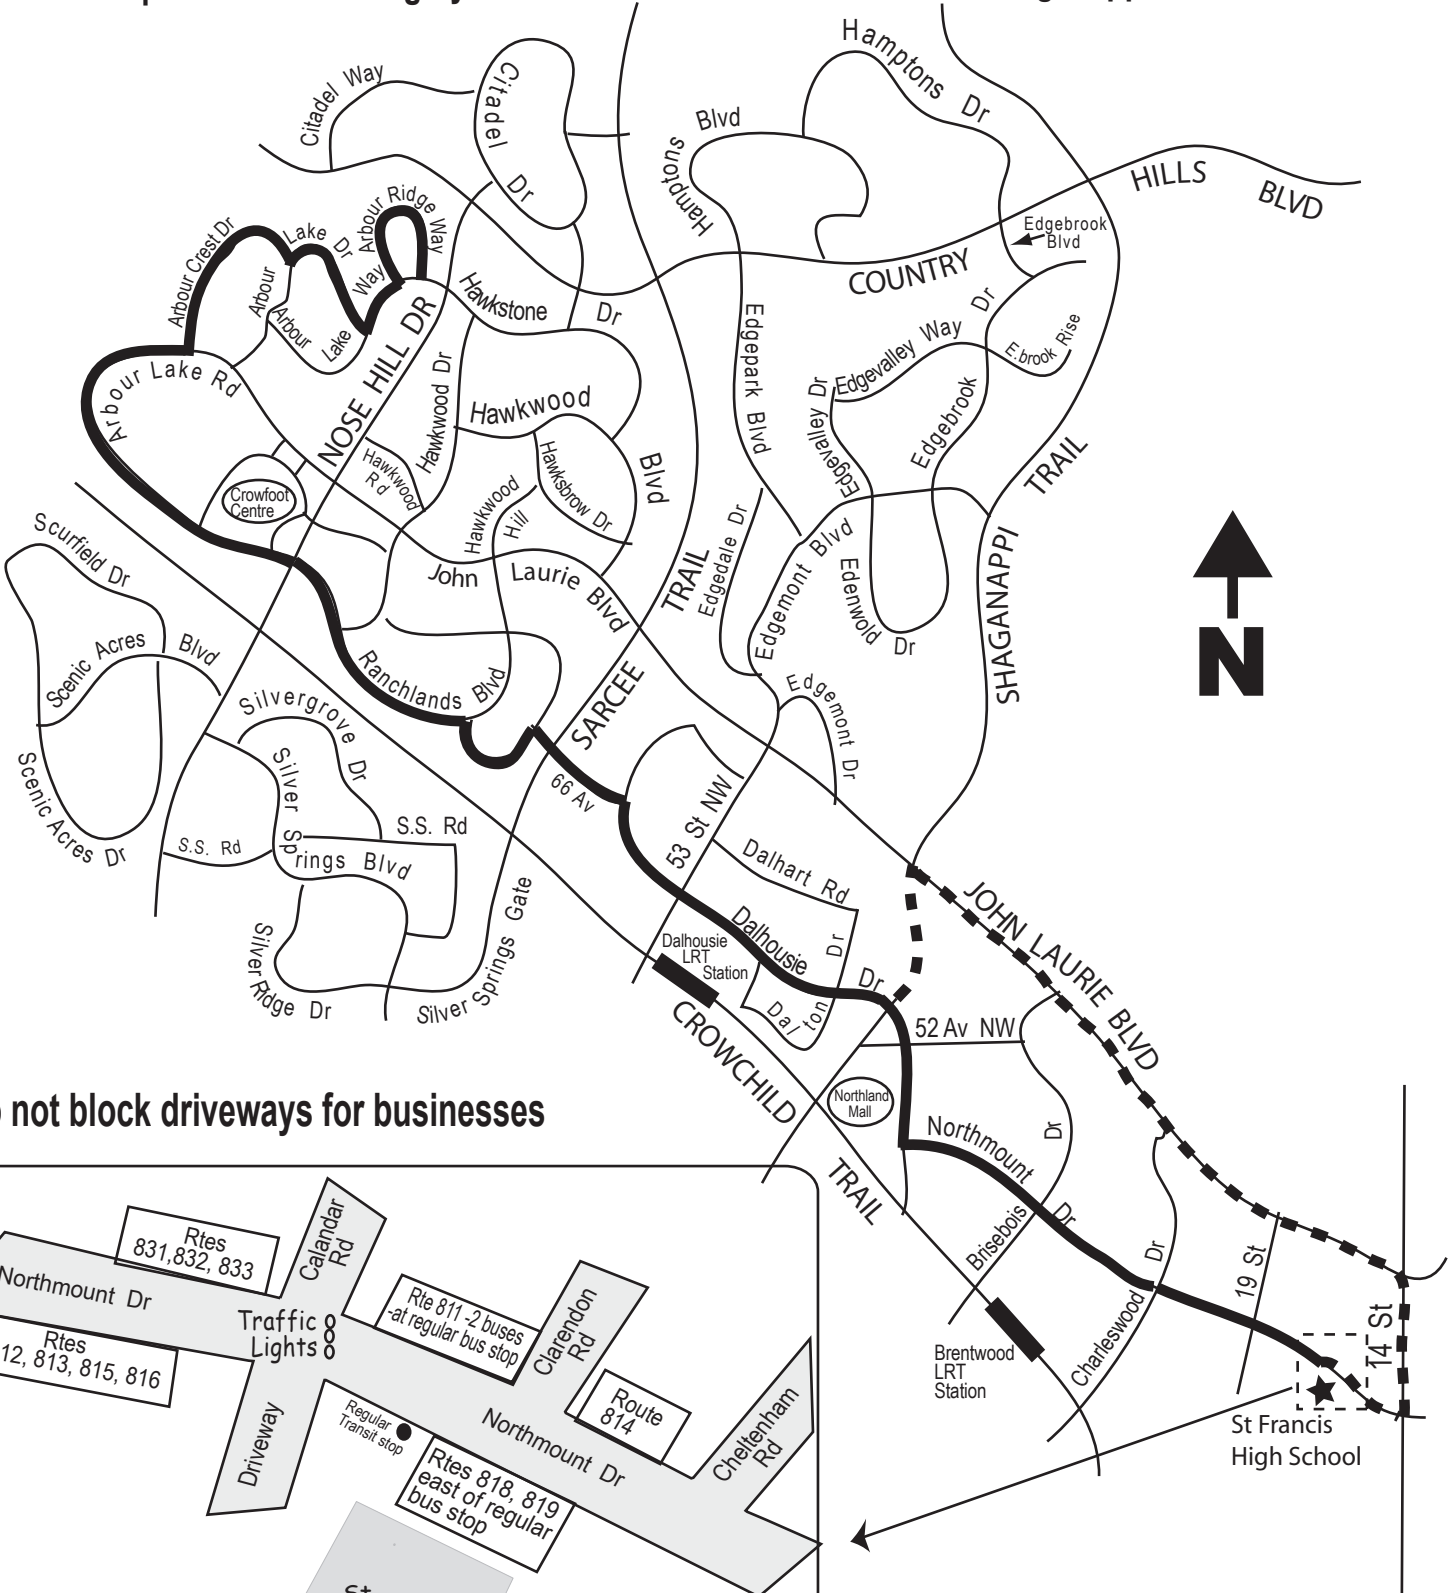

Rte 815 St. Francis/ArbourLake/Ranchlands

Service provided to all Calgary Transit bus zones on route west of Shaganappi Trail.

Do not block driveways for businesses

This is NOT a charter route. Regular transit fares apply.