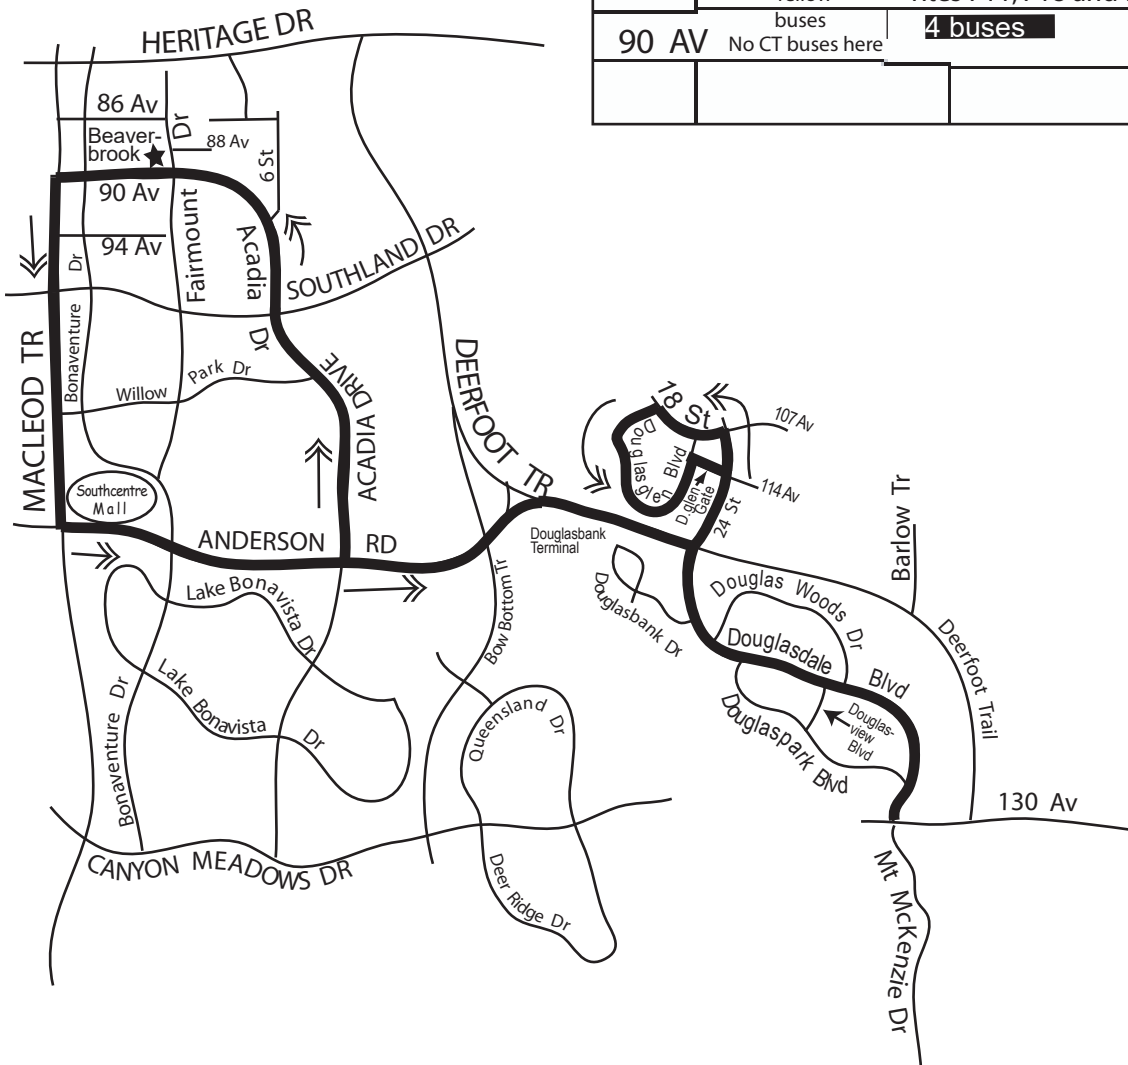

Route 711 Beaverbrook/Douglas Glen

Route: Key: Gar:

Service provided to all Calgary Transit bus zones on route in Douglasdale and Douglasglen.

- A.M. Drop offs westbound on 90 Ave at west/ far end of school
- P.M. Pick up locations on insert

Buses on 90 Ave
Park bumper to bumper
Between Yellow buses

This is NOT a charter route. Regular transit fares apply.