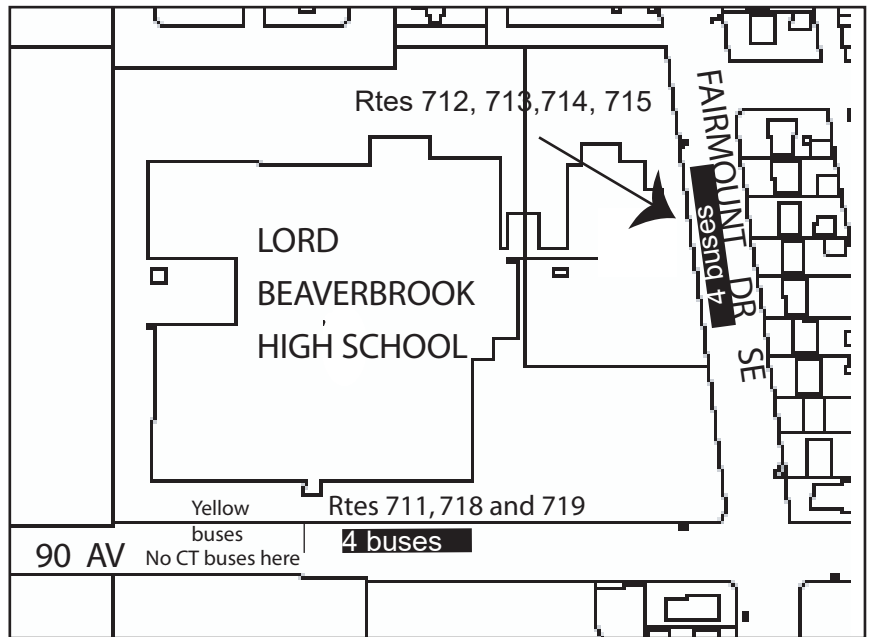

Route 711 Beaverbrook/Douglas Glen

Route: Key: Gar:

Service provided to all Calgary Transit bus zones on route in Douglasdale and Douglasglen.

- A.M. Drop offs westbound on 90 Ave at west/ far end of school
- P.M. Pick up locations on insert

Buses on 90 Ave
Park bumper to bumper
Between Yellow buses

This is NOT a charter route. Regular transit fares apply.