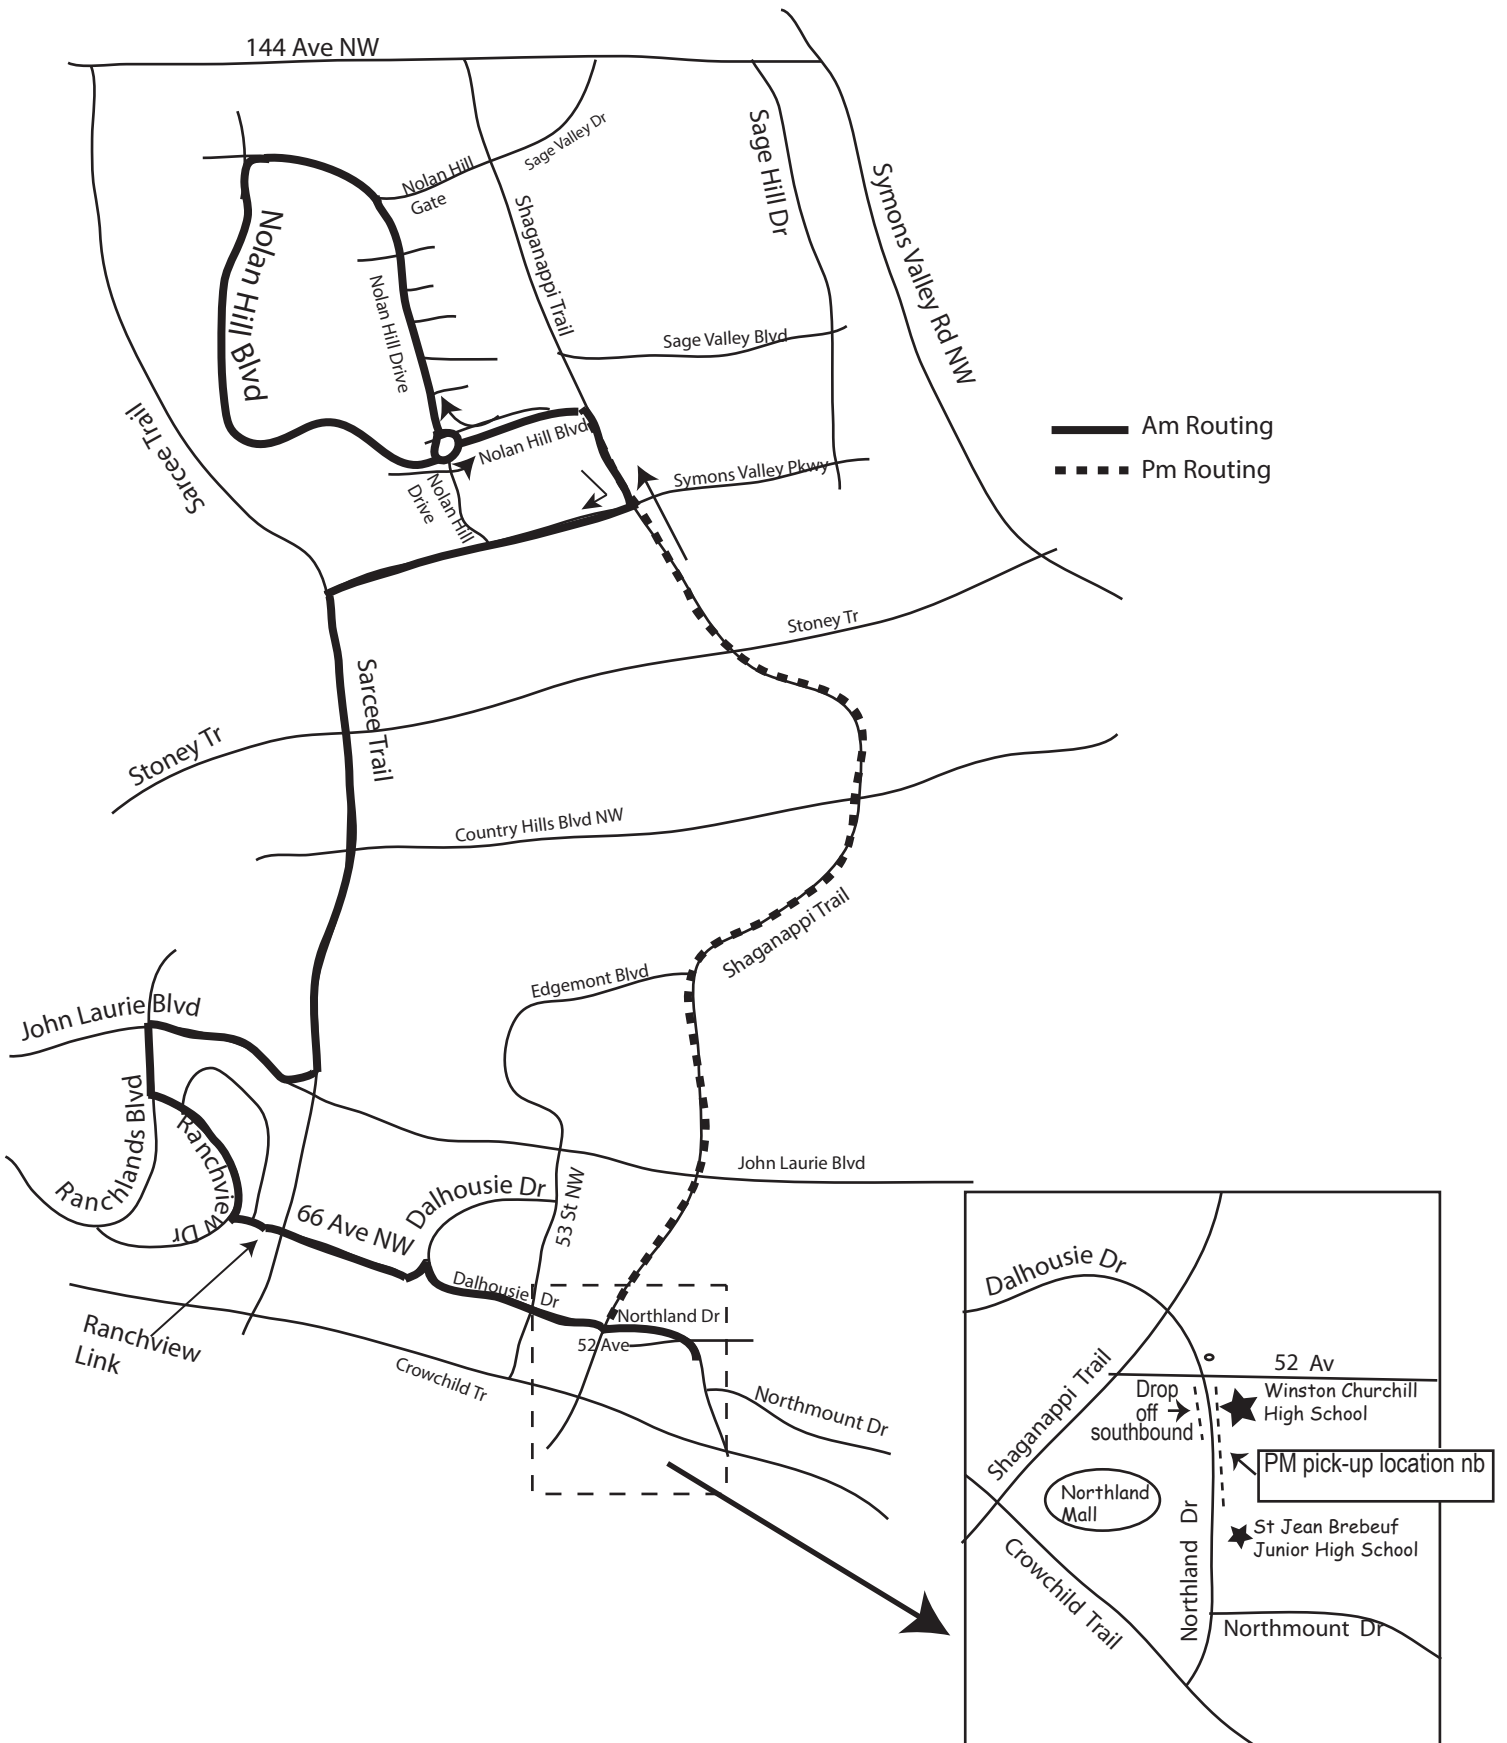

Route 702 Churchill/ Nolan Hill

Last Revision: 2016 Dec 1

Service provided to all Calgary Transit bus and future zones on Route

This is NOT a charter route. Regular Transit fares apply.