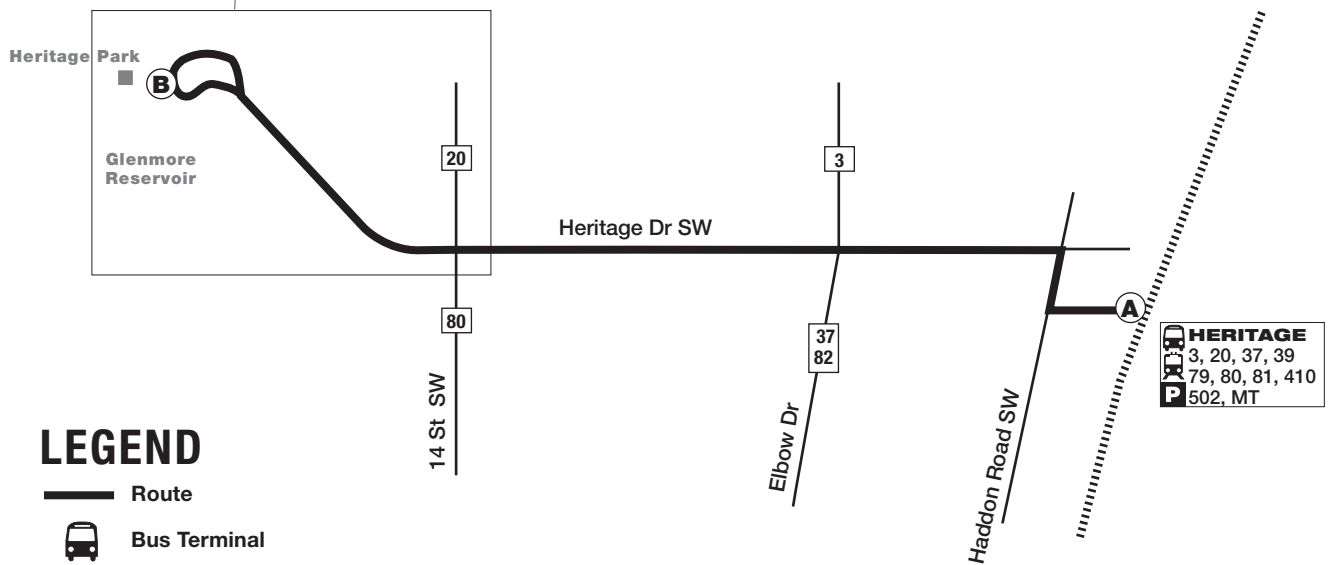

# Heritage Park Route 502

## LEGEND

- Route
- Bus Terminal
- CTrain Line
- CTrain Station
- Time Point
- Intersecting Route
- Park and Ride