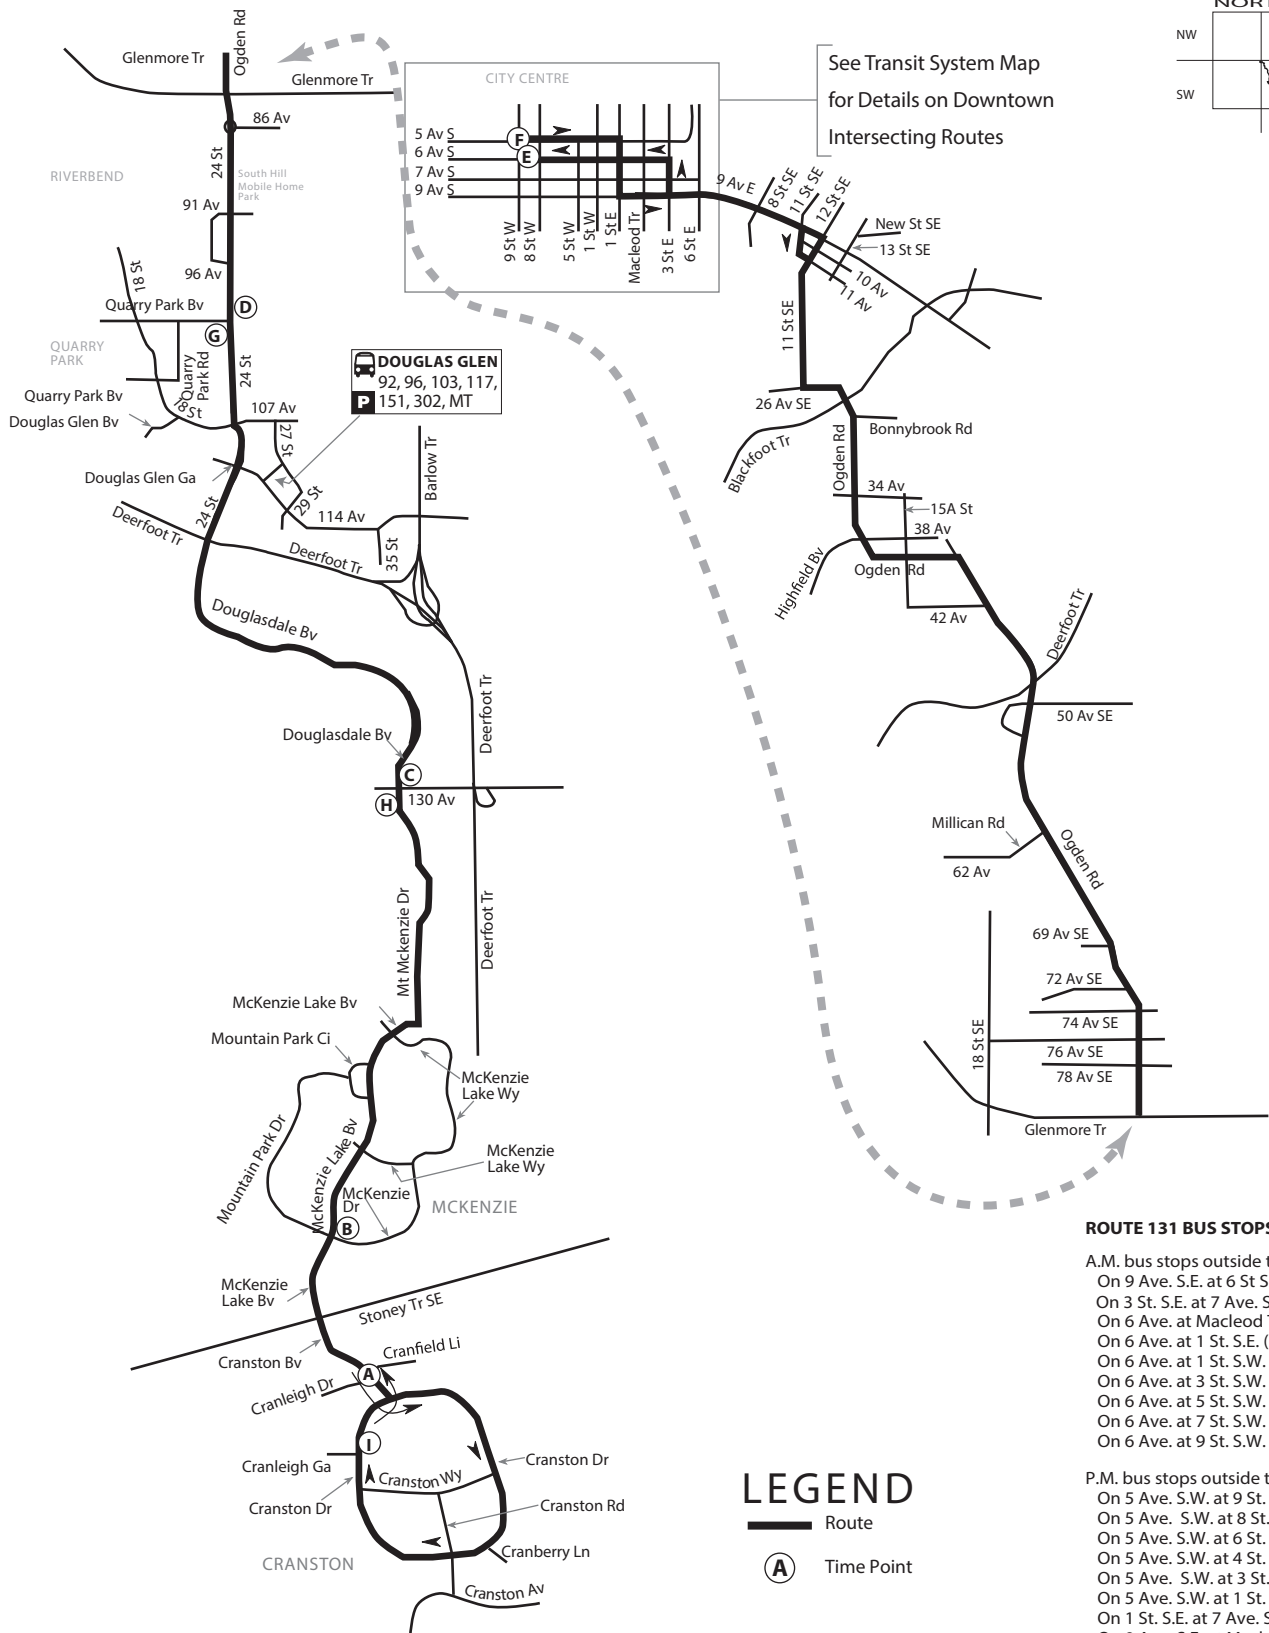

# East Bow Express Route 131

## LEGEND

- Route
- Time Point